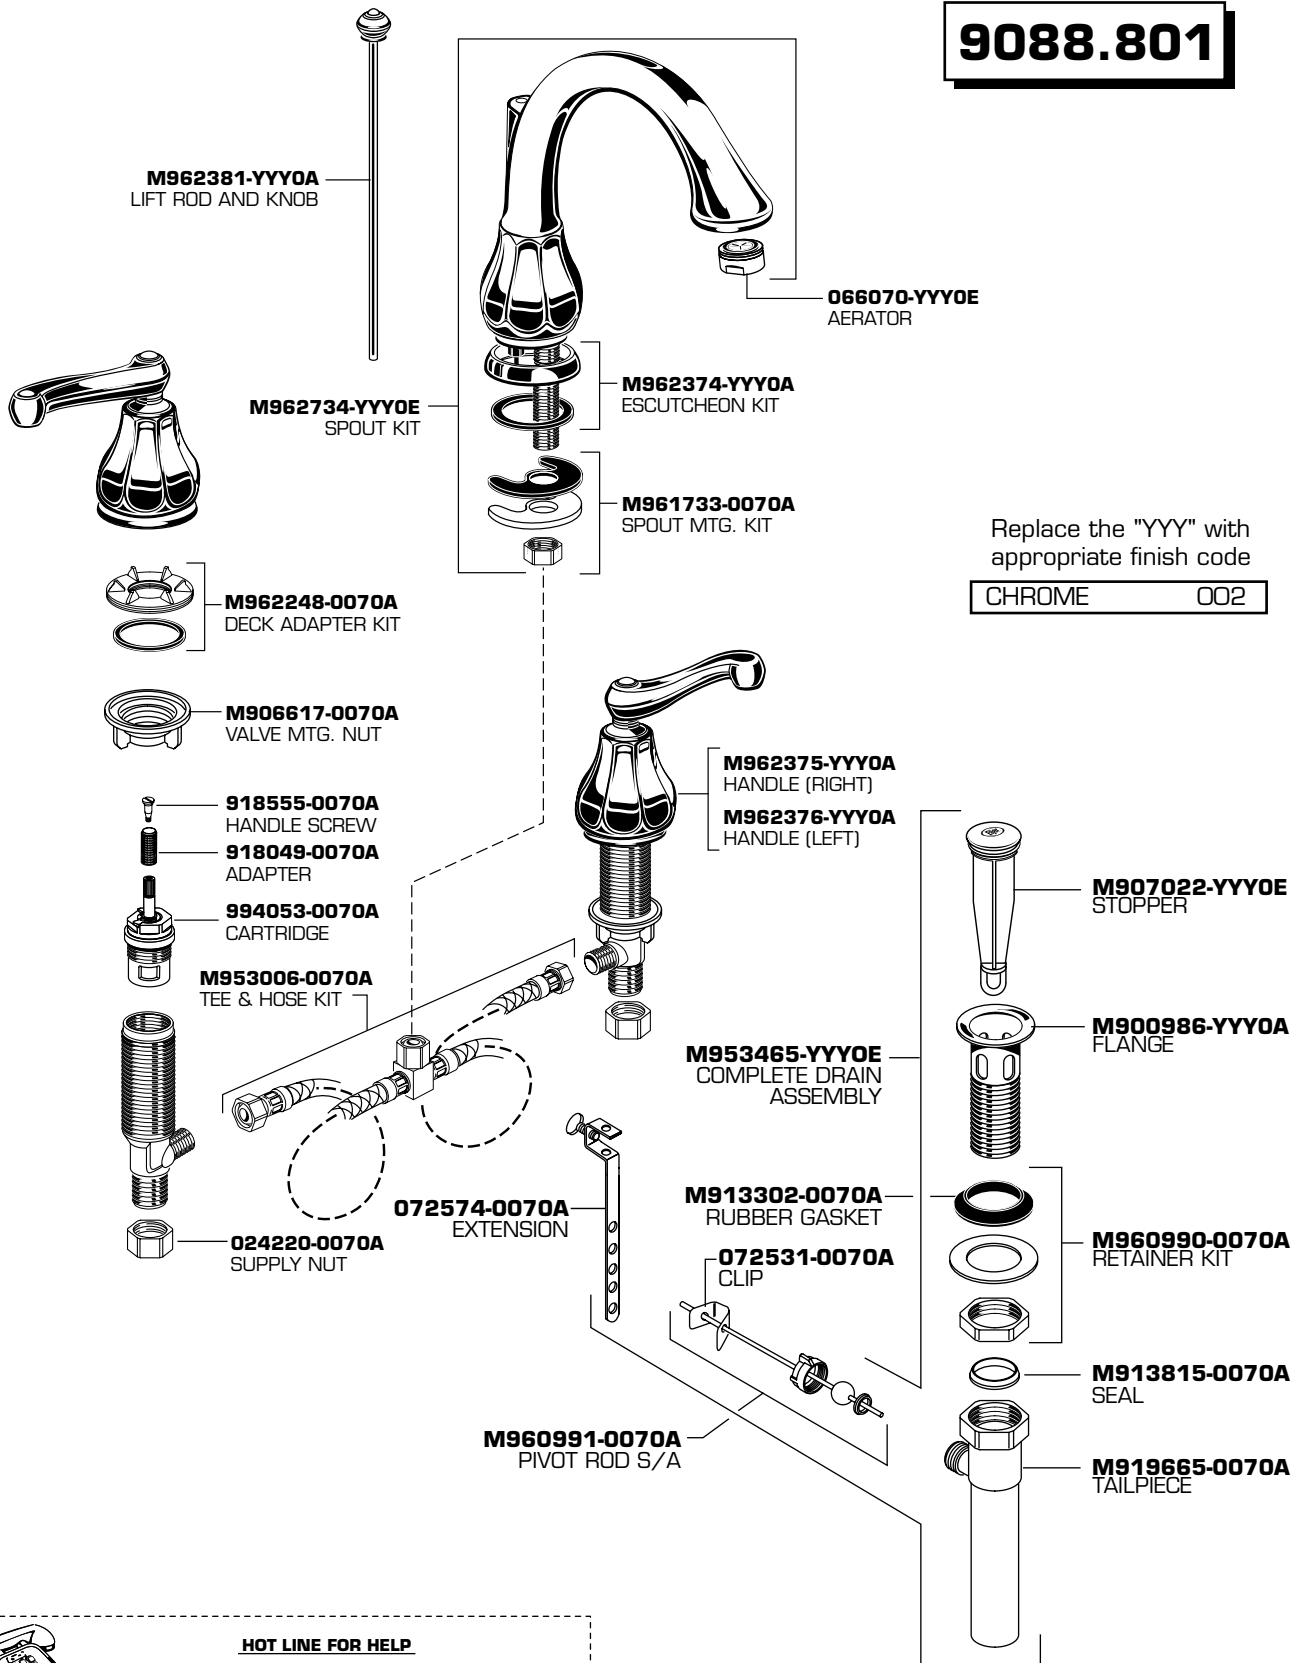

LANSING™

Spread Lavatory Faucet with Pop-up Drain

MODEL NUMBER

9088.801

Replace the "YYY" with appropriate finish code

CHROME	002
--------	-----

HOT LINE FOR HELP

For toll-free information and answers to your questions, call:
1-800 442-1902
Weekdays 8:00 a.m. to 6:00 p.m. EST