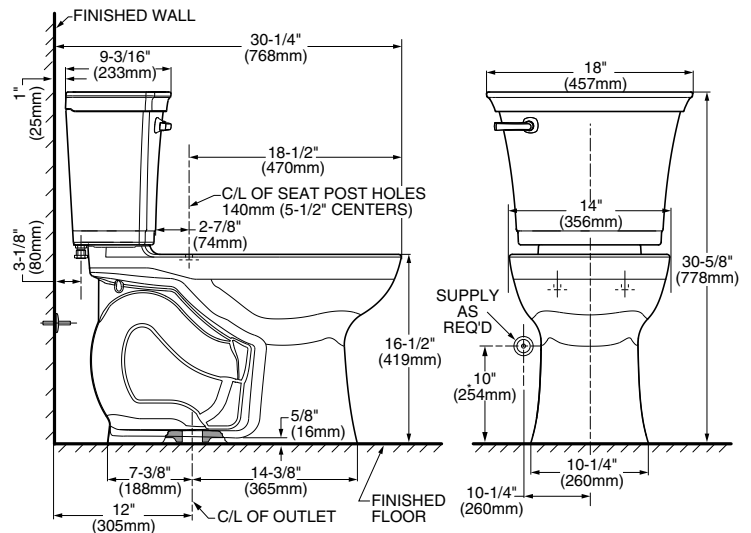

Westerly™ Right Height® Elongated Complete Toilet with EverClean®

719AA301

- **EverClean® Surface**
- Vitreous china with EverClean
- Low-consumption (6.0 Lpf/1.6 gpf)
- 12" (305mm) Rough-in
- Elongated siphon action jetted bowl with 2" fully glazed trapway
- Generous 8" x 9" water surface area
- Oversized 3" Flush Valve with Chemical Resistant Flapper
- Speed Connect® tank to bowl coupling system
- Sanitary dam on bowl with four point tank stabilization
- Includes Slow Close toilet seat
- Chrome-plated handle
- 100% factory flush tested
- Limited lifetime warranty on chinaware, 5-year warranty on mechanical parts, 1-year warranty on seats

Nominal Dimensions:

30-1/4" x 18" x 30-5/8"
 (768 x 457 x 778mm)

Compliance Certifications -

Meets or Exceeds the Following Specifications:

- ASME A112.19.2/CSA B45.1 for Vitreous China Fixtures

NOTES:

THIS COMBINATION IS DESIGNED TO ROUGH-IN AT A MINIMUM DIMENSION OF 305MM (12") FROM FINISHED WALL TO C/L OF OUTLET. * DIMENSIONS SHOWN FOR LOCATION OF SUPPLY ARE SUGGESTED. SUPPLY NOT INCLUDED WITH FIXTURE AND MUST BE ORDERED SEPARATELY.

IMPORTANT: Dimensions of fixtures are nominal and may vary within the range of tolerance established by ANSI Standard A112.19.2. These measurements are subject to change or cancellation. No responsibility is assumed for use of superseded or voided pages.