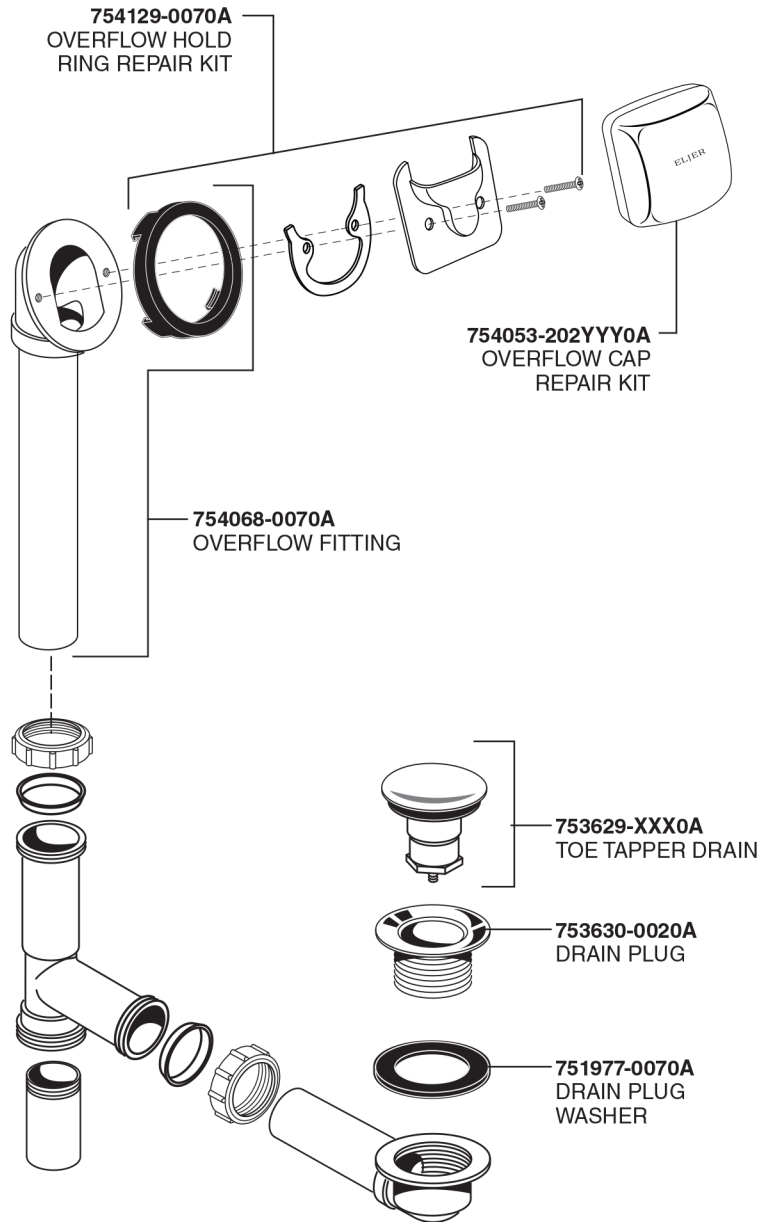

EST. 1904

ELJER

BY AMERICAN STANDARD

DEEP SOAK® BATH DRAIN

BATH WASTE AND OVERFLOW
WITH TOE TAPPER DRAIN PLUG

PRODUCT NUMBER

1640.315.XXX

Replace the "YYY" with
appropriate finish code