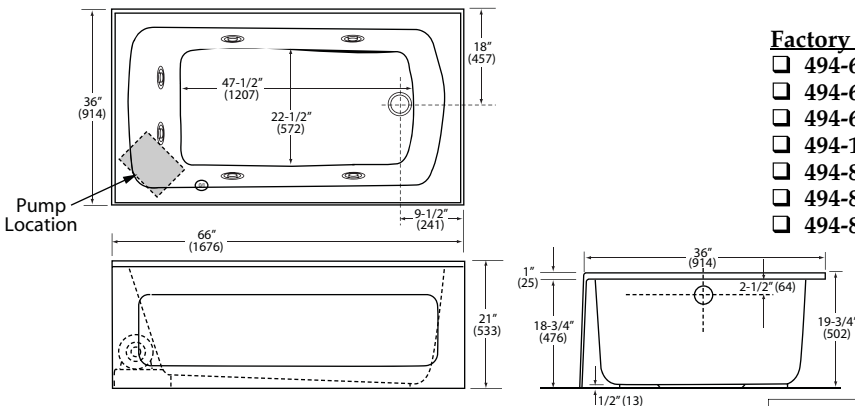

Patriot 3666 Whirlpool

PREMIERE SERIES

HIGH GLOSS ACRYLIC

- 66" (1676mm) Length, 36" (914mm) Width, 19-3/4" (502mm) Height - Cubes 31.44
- Rectangular Unit Constructed of Durable Acrylic
- Integral Skirt
- Integral Tile Flange
- Style Complements Eljer Patriot Toilet and Patriot Pedestal Lavatory
- Six Fully Adjustable Hydro-Jets
- Electronic On/Off Switch
- Electronic Control Pad Enables Use of Whirlpool, Air Massage, or Both Systems Simultaneously (Total Massage Models Only)
- Safety Suction System
- Pre-Leveled Base
- Heater Blank for Optional In-Line Heater
- Textured Bottom for Slip-Resistance
- Factory Installed Options Available
- Limited Lifetime Warranty

Electrical Specifications: 120V, 20 AMP, GFCI Protected Circuit for Whirlpool Bath.
If using In Line Heater, a separate dedicated 120V, 20AMP, GFCI Protected Circuit is Required.

- 015-0165 Six Jet Whirlpool Bath with Integral Skirt and Integral Tile Flange Complete with Color-Matched Whirlpool Trim, 7.8 amp/1.25 hp Motor, and Heater Blank, Less Bath Waste, 143 lbs. Right Hand Drain, Left Hand Pump
- 015-0169 Same as 015-0165, except Left Hand Drain, Right Hand Pump
- 015-0164 Total Massage Whirlpool Bath Complete with Color-Matched Trim, Electronic Control Pad for Whirlpool and Air Massage Systems, 7.8 amp/1.25 hp Motor, and Heater Blank, Less Bath Waste, 159 lbs. Right Hand Drain, Left Hand Pump
- 015-0167 Same as 015-0164 Except Left Hand Drain, Right Hand Pump

Water Capacity to Overflow: 52 gal.

*Trim for Whirlpool and Total Massage Models will be Color-Matched on White, Natural/Bone, Biscuit, and Platinum Units. Onyx Units Come Standard with Chrome Finish Trim. Whirlpool Trim includes: Whirlpool Jets and Covers and Suction Return Cover.

FAUCETS ARE NOT INCLUDED. ALL FIXTURE DIMENSIONS ARE NOMINAL AND MAY VARY WITHIN THE RANGE OF TOLERANCES ESTABLISHED BY ASME/ANSI STANDARDS, Z124.1. ALL MEASUREMENTS SHOWN ARE SUBJECT TO CHANGE OR CANCELLATION.