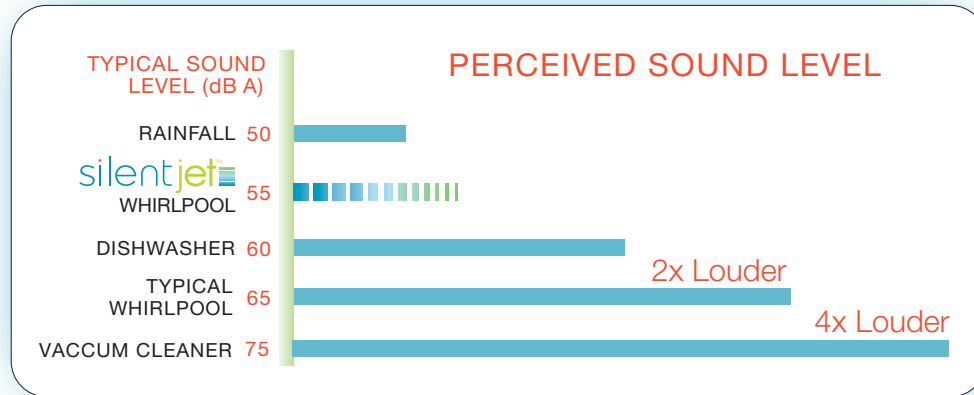

Optional/Special Order:

5 foot apron for alcove installation
2960.100.020
SKU: 600-1460

In line heater (field installed) to help maintain bathing water temperature
494-1000
SKU: 671-7550

Tub colors:

White (00)

Bone (82)

Biscuit (96)

The quieter choice for a more peaceful soak.

Stratus silentjet™

The revolutionary SILENT whirlpool you can truly relax in.

- **Relaxing** - soak away aches and stress with 12 whirlpool jets, including 6 adjustable jets and 6 lumbar mini-jets to soothe tired backs
- **Stylish** - clean and simple design goes with any decor and enhances home value
- **Comfortable** - large bathing well features ergonomically shaped back support
- **Versatile** - can be installed undermount, drop-in, or in an alcove
- **Reliable** - Lifetime warranty on parts, 5 year warranty on labor

- **Quieter** - features SilentJet™ pump that virtually eliminates vibration and features 50% less noise and uses 50% less energy than a typical whirlpool.