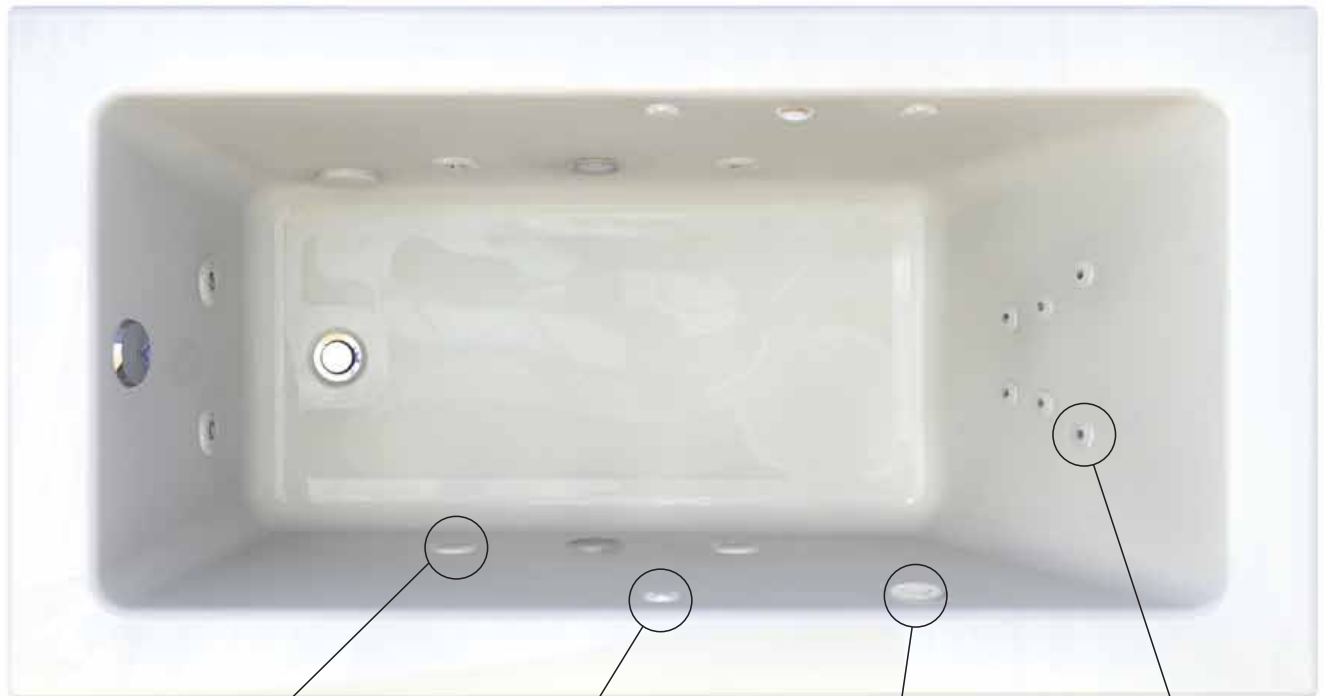

The quieter choice for a more peaceful soak.

Stratus **silentjet**[™]

6 color-matched whirlpool jets

3 silent air flow/volume controls

1 on/off mini jet diverter

6 mini lumbar jets for targeting problem areas

Available Models:

60" x 32" x 22½" model: 2932J048

72" x 36" x 22½" model: 2940J048

Don't Forget!

Drain (Drain is required; must be ordered separately)

Recommended Drains:

1583.470.002 Chrome

1583.470.295 Satin

Optional/Special Order:

5 foot apron for alcove installation
2960.100.020
SKU: 600-1460

In line heater (field installed) to help maintain bathing water temperature
494-1000
SKU: 671-7550

Tub colors:

White (00)

Bone (82)

Biscuit (96)

The quieter choice for a more peaceful soak.

Stratus silentjet™

The revolutionary SILENT whirlpool you can truly relax in.

- **Relaxing** - soak away aches and stress with 12 whirlpool jets, including 6 adjustable jets and 6 lumbar mini-jets to soothe tired backs
- **Stylish** - clean and simple design goes with any decor and enhances home value
- **Comfortable** - large bathing well features ergonomically shaped back support
- **Versatile** - can be installed undermount, drop-in, or in an alcove
- **Reliable** - Lifetime warranty on parts, 5 year warranty on labor