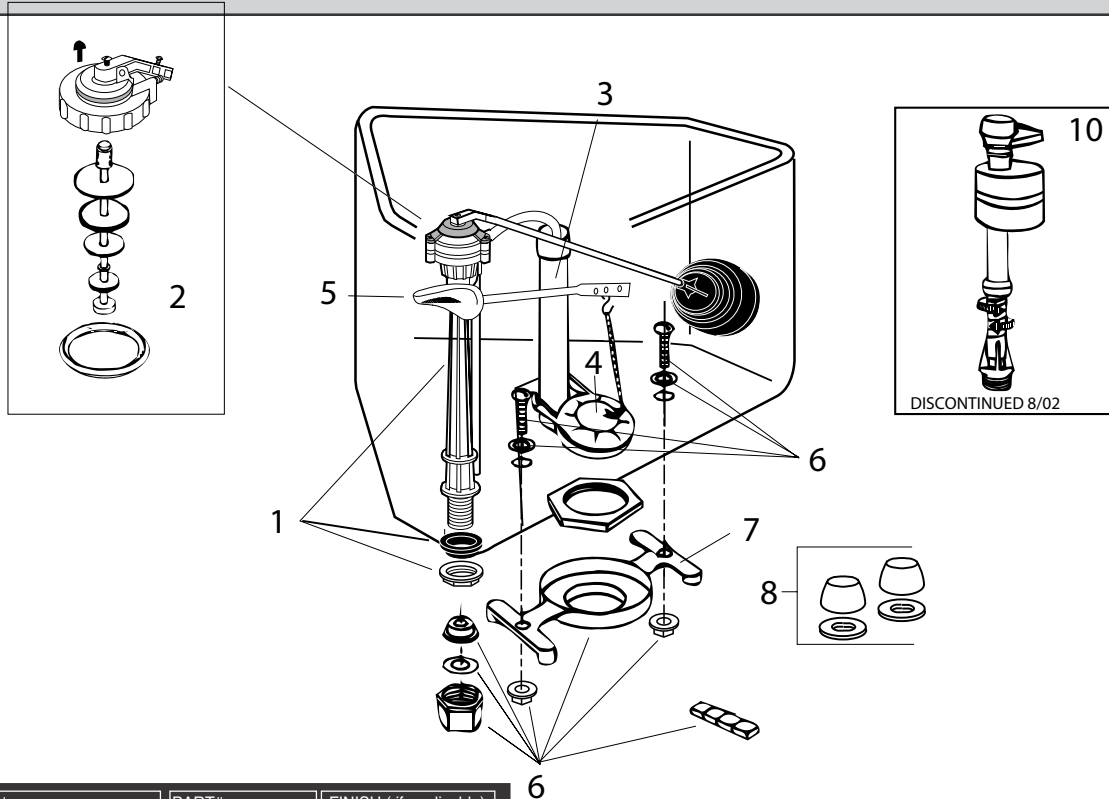

# TRIANGLE EMBLEM AND TRIANGLE PATRIOT 1.6 GPF Two-Piece Toilets

|      | DESCRIPTION                             | PART#   | FINISH ( if applicable)   |
|------|---|---|---|
| 1    | Float valve (ballcock)                  | 495-0214-00   |   |
| 2    | Float valve repair kit                  | 495-0185-00   |   |
| 3    | Flush valve assembly w/ flapper & chain | 495-5551-05   |   |
| 4    | Flapper and chain only                  | 495-6055-00   |   |
| 5    | Flush lever                             | 495-2120-00<br>495-2120-82<br>495-2120-96<br>495-2121-00<br>495-2121-04 | White (standard on white tanks)<br>Natural (standard on natural tanks)<br>Biscuit (standard on biscuit tanks*)<br>Polished Chrome<br>Polished Brass |
| 6    | Mounting parts bag                      | 495-5984-00   |   |
| 7    | Tank to bowl gasket                     | 495-5702-00   |   |
| 8**  | Bolt caps                               | 495-0908-__   |   |
| 9**  | Tank lid                                | 151-1710-__   |   |
| 10   | Float valve (ballcock)                  | 495-0244-03   |   |
| 11** | Emblem Toilet Seat                      | 124-0205-__   | Order Separately  |

\*\* PLEASE SPECIFY COLOR BY ADDING THE APPROPRIATE COLOR CODE NUMBER TO THE END OF THE PART NUMBER.

- 00 ..... White
- 43 ..... Platinum
- 47 ..... Onyx
- 50 ..... Peach Bisque
- 57 ..... Dusty Rose
- 67 ..... Ruby
- 79 ..... Glacier Blue
- 82 ..... Natural
- 89 ..... Zinfandel
- 91 ..... Verde
- 96 ..... Biscuit