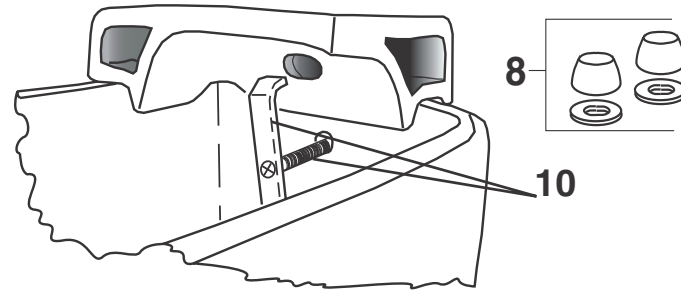

**SERIES III SAVOY & SAVOY 17"
12" ROUGH-IN
1.6 GPF Two-Piece Toilets**

	DESCRIPTION	PART#	FINISH (if applicable)
1	Float valve (ballcock) less rod and float ball	495-0214-00	
2	Float valve repair kit	495-0185-00	
3	Flush valve assembly w/flapper and chain	495-5551-05 495-5551-07	For Insulated Tanks
4	Flapper and chain only	495-6055-00 495-6056-00	For Insulated Tanks
5	Flush lever	495-2702-01 495-2702-02 495-2702-00 495-2702-04	White (Standard on white tanks) Natural (Standard on natural tanks) Chrome Polished Brass
	Right hand flush lever	495-2742-00	Chrome
6	Mounting parts bag	495-5995-00	
7	Tank to bowl gasket	495-5702-00	
8**	Bolt caps	495-0908-__	
9**	Tank lid	151-0100-__ 151-0103-__ 151-1130-__ 151-1131-__	Tank lid only Locking tank lid only Insulated tank lid only Insulated locking tank lid only
10	Complete locking device	495-6045-00	For locking tanks, Includes bolts (2) and locking device brackets (2)