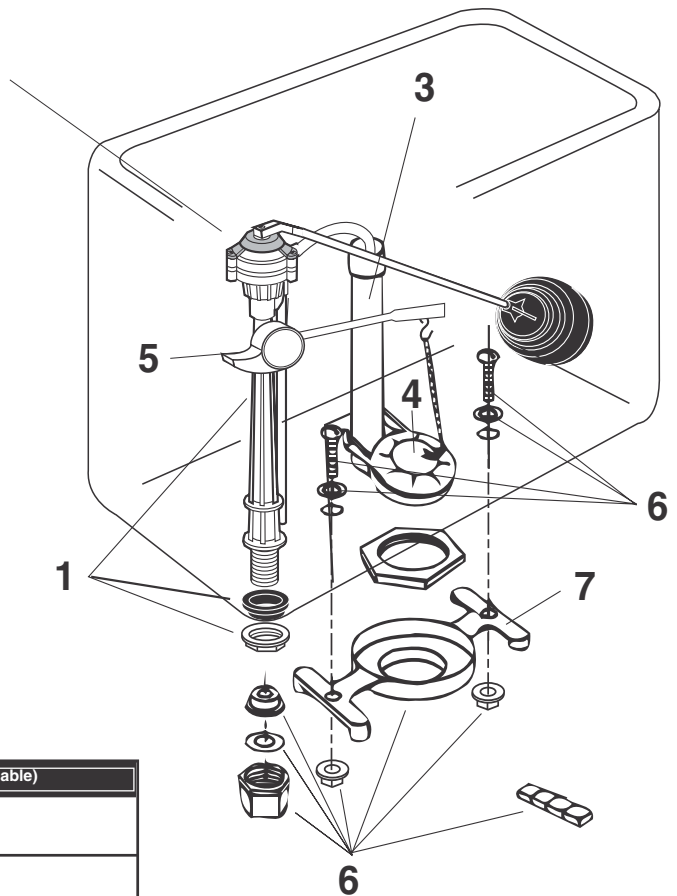

**SERIES III SAVOY & SAVOY 17"
12" ROUGH-IN
1.6 GPF Two-Piece Toilets**

	DESCRIPTION	PART#	FINISH (if applicable)
1	Float valve (ballcock) less rod and float ball	495-0214-00	
2	Float valve repair kit	495-0185-00	
3	Flush valve assembly w/flapper and chain	495-5551-05 495-5551-07	For Insulated Tanks
4	Flapper and chain only	495-6055-00 495-6056-00	For Insulated Tanks
5	Flush lever	495-2702-01 495-2702-02 495-2702-00 495-2702-04	White (Standard on white tanks) Natural (Standard on natural tanks) Chrome Polished Brass
	Right hand flush lever	495-2742-00	Chrome
6	Mounting parts bag	495-5995-00	
7	Tank to bowl gasket	495-5702-00	
8**	Bolt caps	495-0908-__	
9**	Tank lid	151-0100-__ 151-0103-__ 151-1130-__ 151-1131-__	Tank lid only Locking tank lid only Insulated tank lid only Insulated locking tank lid only
10	Complete locking device	495-6045-00	For locking tanks, Includes bolts (2) and locking device brackets (2)

** PLEASE SPECIFY COLOR BY ADDING THE APPROPRIATE COLOR CODE NUMBER TO THE END OF THE PART NUMBER.

- 00 White
- 37 Sandalwood
- 43 Platinum
- 82 Natural
- 89 Zinfandel
- 96 Silk