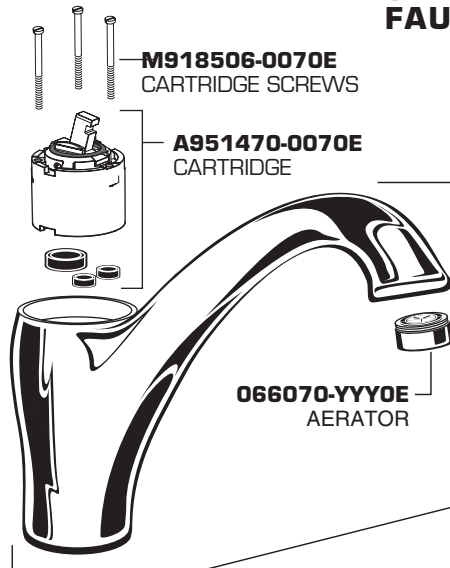

CLARION™

SINGLE CONTROL KITCHEN FAUCET WITH CAST SPOUT

MODEL NUMBER

9077.000

M962294-0070E
BUTTON AND
SCREW KIT

M962295-YYY0E
HANDLE KIT

A907086-YYY0E
ESCUTCHEON CAP

M918506-0070E
CARTRIDGE SCREWS

A951470-0070E
CARTRIDGE

066070-YYY0E
AERATOR

M962296-YYY0E
SPOUT KIT

M962297-0070E
SPOUT SEAL KIT

042850-0070E
DIVERTER

M907552-YYY0E
ESCUTCHEON

M962298-0070E
SPACER AND SEAL

M962299-YYY0E
ESCUTCHEON AND
PUTTY PLATE

060467-0070E
MOUNTING KIT

M953667-YYY0E
HANDSPRAY & HOSE

M953040-YYY0E
SPRAY HOLDER

Replace the "YYY" with
appropriate finish code

CHROME	002
STAINLESS STEEL	075

HOT LINE FOR HELP

For toll-free information and answers to your questions, call:
1-800-442-1902
Weekdays 8:00 a.m. to 6:00 p.m. EST

Product names listed herein are trademarks of American Standard Brands
© AS America, Inc. 2008

060341-0070E
PIPE CAP