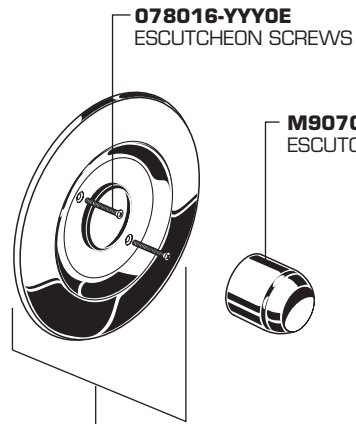

# PELHAM™ PRESSURE BALANCING BATH AND SHOWER SET

MODEL NUMBER

**9385.502**

**060351-YYY0E**  
SHOWER ARM  
AND FLANGE

**M953579-YYY0E**  
SHOWER HEAD

**M952100-0070E**  
PRESSURE BALANCING UNIT

**023529-0070E**  
CARTRIDGE

**027816-0070E**  
1/2" NPT PLUG

**M961854-0070E**  
FIXATION RING WITH SCREWS

**023603-0070E**  
CARTRIDGE SCREWS

**078016-YYY0E**  
ESCUTCHEON SCREWS

**M907050-YYY0E**  
ESCUTCHEON CAP SET

**M962490-YYY0E**  
ESCUTCHEON AND SCREWS

**051315-YYY0E**  
LEVER HANDLE KIT

Replace the "YYY" with appropriate finish code

CHROME	002
SATIN NICKEL	295

**M950230-YYY0E**  
DIVERTER SPOUT (IPS)

**HOT LINE FOR HELP**

For toll-free information and answers to your questions, call:  
1-800-442-1902  
Weekdays 8:00 a.m. to 6:00 p.m. EST  
IN CANADA 1-800-387-0369 (TORONTO 1-905-306-1093)  
Weekdays 8:00 a.m. to 7:00 p.m. EST  
IN MEXICO 01-800-839-12-00