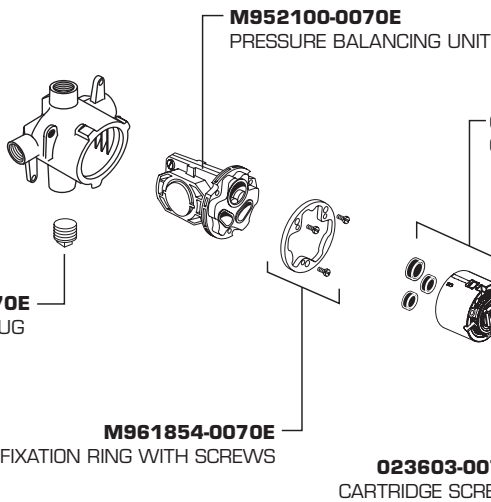

# PELHAM™ PRESSURE BALANCING BATH AND SHOWER SET

MODEL NUMBER

**9385.502**

**060351-YYY0E**  
SHOWER ARM  
AND FLANGE

**M953579-YYY0E**  
SHOWER HEAD

**M952100-0070E**  
PRESSURE BALANCING UNIT

**023529-0070E**  
CARTRIDGE

**027816-0070E**  
1/2" NPT PLUG

**M961854-0070E**  
FIXATION RING WITH SCREWS

**023603-0070E**  
CARTRIDGE SCREWS

**078016-YYY0E**  
ESCUTCHEON SCREWS

**M907050-YYY0E**  
ESCUTCHEON CAP SET

**M962490-YYY0E**  
ESCUTCHEON AND SCREWS

**051315-YYY0E**  
LEVER HANDLE KIT

Replace the "YYY" with appropriate finish code

CHROME	002
SATIN NICKEL	295

**M950230-YYY0E**  
DIVERTER SPOUT (IPS)

**HOT LINE FOR HELP**

For toll-free information and answers to your questions, call:  
1-800-442-1902  
Weekdays 8:00 a.m. to 6:00 p.m. EST  
IN CANADA 1-800-387-0369 (TORONTO 1-905-306-1093)  
Weekdays 8:00 a.m. to 7:00 p.m. EST  
IN MEXICO 01-800-839-12-00