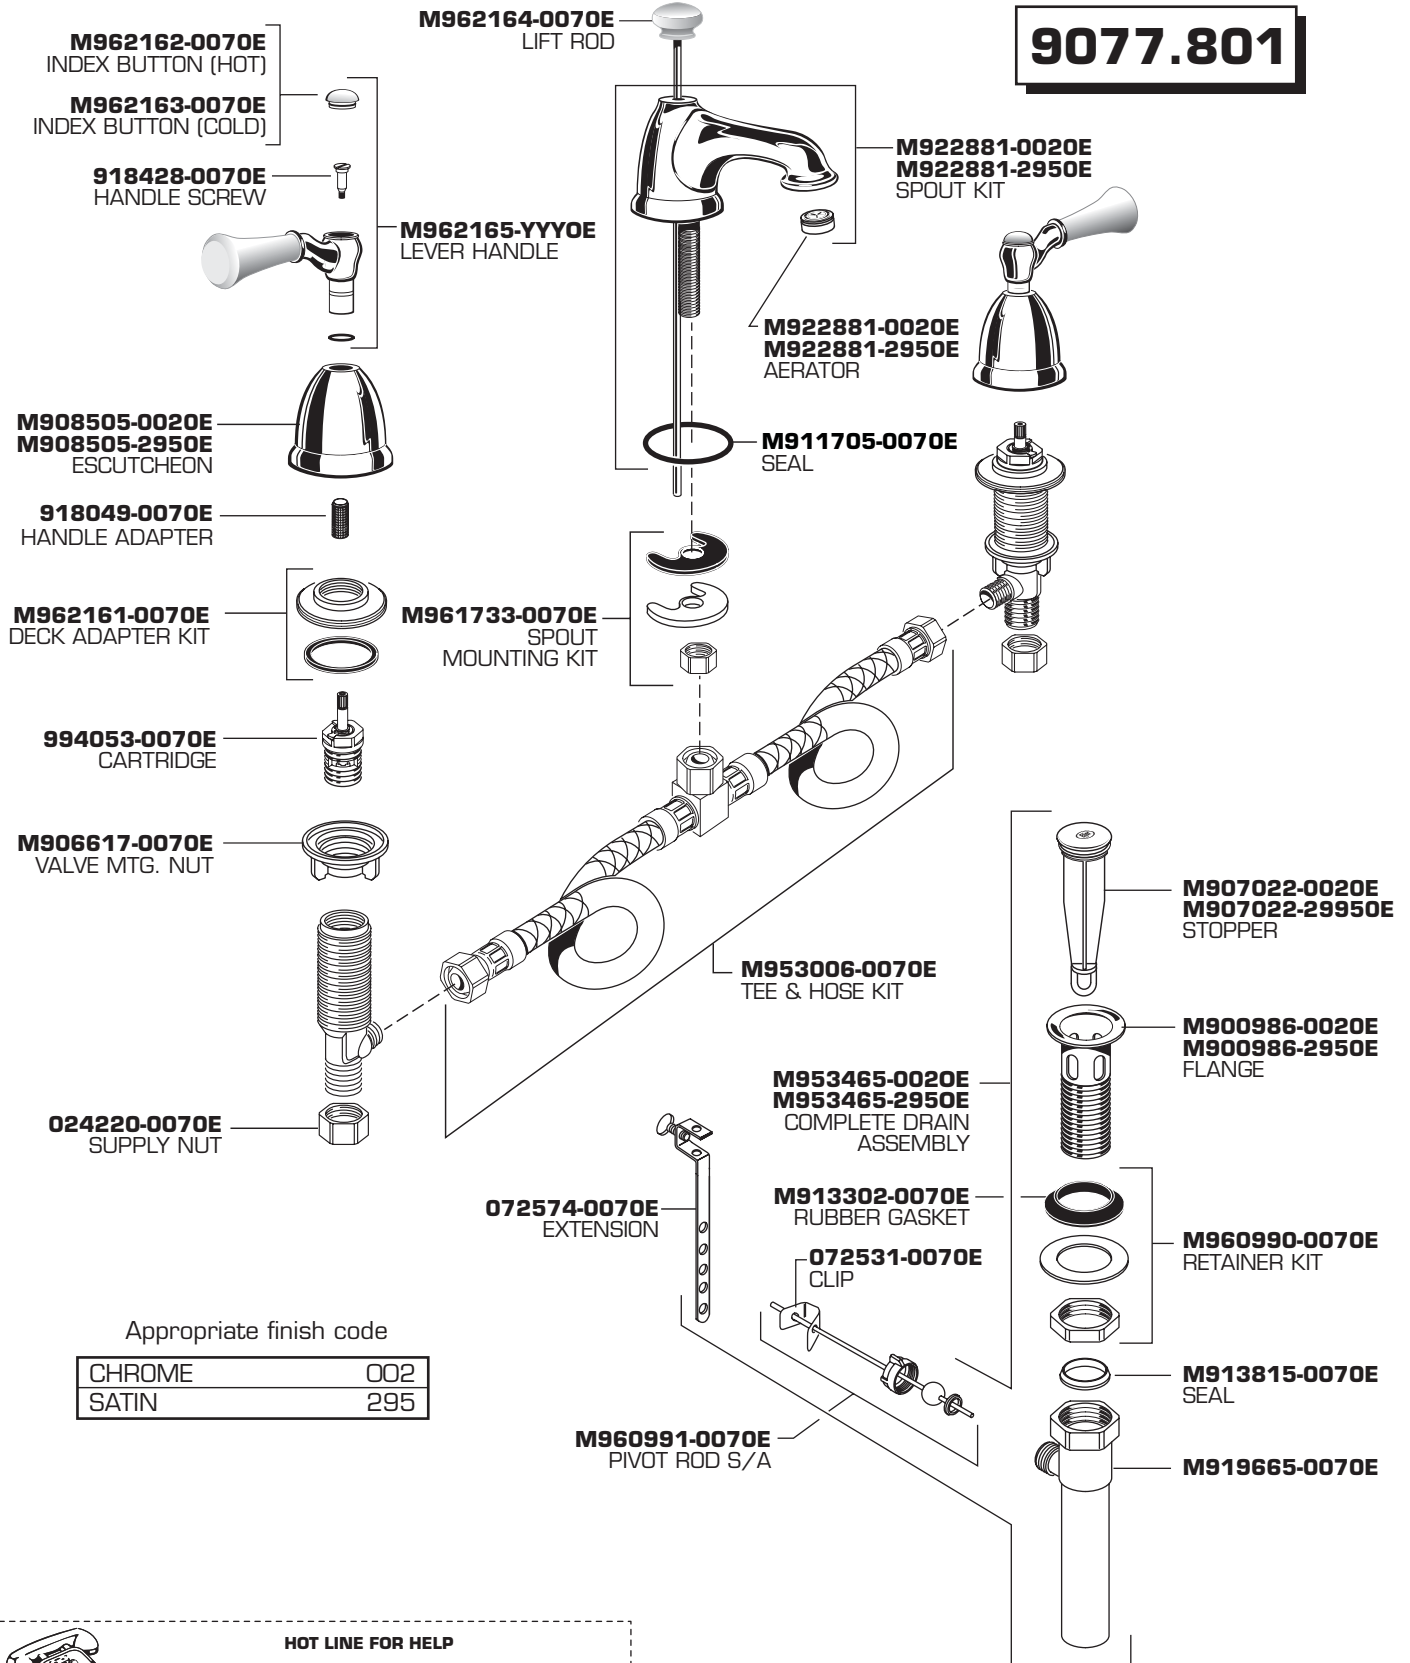

# CLARION™ Spread Lavatory Faucet with Pop-up Drain

MODEL NUMBER

**9077.801**

Appropriate finish code

CHROME	002
SATIN	295

**HOT LINE FOR HELP**

For toll-free information and answers to your questions, call:  
1-800-442-1902  
Weekdays 8:00 a.m. to 6:00 p.m. EST