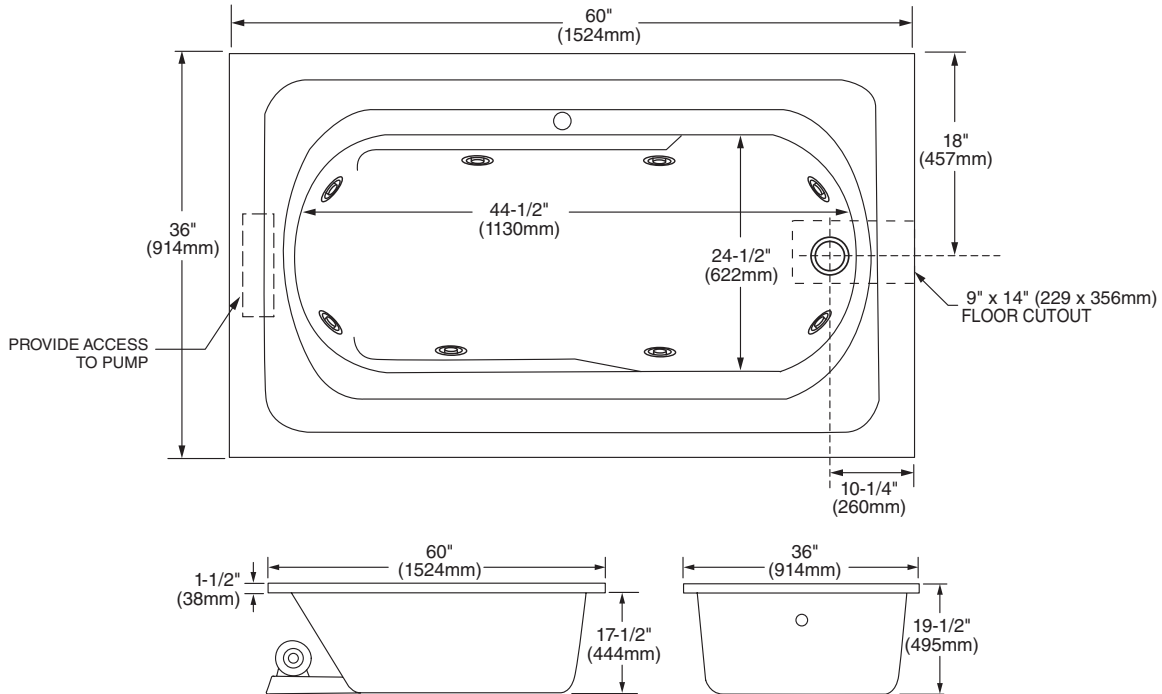

Nominal Dimensions:

60" x 36" x 19-1/2"
(1524 x 914 x 495mm)

- 015-0021 Canterbury Air Massage Tub**
 - High gloss acrylic
 - Bath with Air Massage system
- 015-0027 Canterbury Total Massage Whirlpool**
 - Same as 015-0026 except with Air Massage system and electronic control pad and includes factory installed whirlpool heater
- 015-0020 Canterbury Bathing Pool**
 - High gloss acrylic

SEE REVERSE FOR PRODUCT DIMENSIONS
AND SPECIFICATIONS

To Be Specified - Required:

- Color:
- Bath Faucet: (specify finish)
Recommended: 9088900.295 (check deck width prior to mounting on unit)
- Bath Drain:

To Be Specified - Optional:

- 415-0015 - 5' acrylic apron/skirt, color-matched (specify color) 60" x 20" x 1" (1524 x 508 x 25mm)
- 415-0005 -5' Co-Ex apron/skirt, color-matched with access panel (available in white color only) 62" x 23" x 3" (1575 x 584 x 76mm)
- 415-0055 - 5' acrylic apron/skirt, color-matched with access panel (specify color) 60" x 20" x 1" (1524 x 508 x 25mm)
- 494-0060 - Attachable tile flange
- 494-1000 - In-line heater (field installed)

For color/finish availability and other faucet choices, please see www.eljer.com

CANTERBURY™ WHIRLPOOL AND BATHING POOL HIGH GLOSS ACRYLIC

MODEL 015-0026

GENERAL SPECIFICATIONS FOR CANTERBURY™ WHIRLPOOL	
INSTALLED SIZE	60 x 36 x 19-1/2 In. (1524 x 914 x 495mm)
WEIGHT	102 Lbs. (46 Kg.)
WEIGHT w/WATER	414 Lbs. (188 Kg.)
GAL. TO OVERFLOW	45 Gal. (170 L.)
BATHING WELL AT SUMP	44-1/2 x 24-1/2 In. (1130 x 622mm)
WATER DEPTH TO OVERFLOW	16-1/4 In. (413mm)
FLOOR LOADING (PROJECTED AREA)	28 Lbs./Sq. Ft. (135 Kgs/Sq. m.)
PTS.	14.5
CUBE (FT³)	28.8