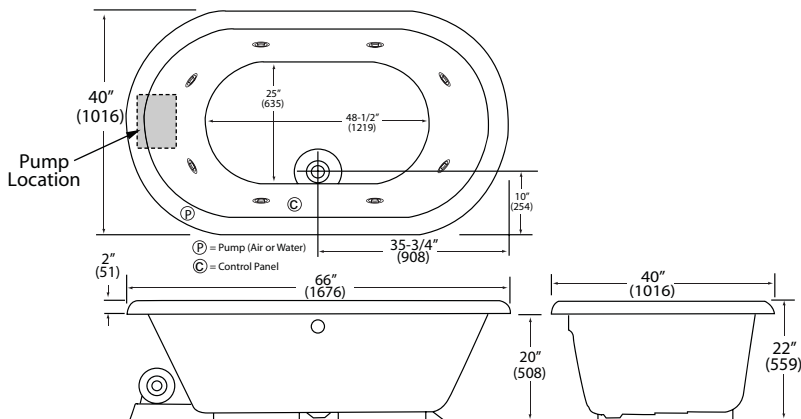

Water Capacity to Overflow: 60 gal.

*Trim for Whirlpool and Total Massage Models will be Color-Matched on White, Natural/Bone, Biscuit, and Platinum Units. Onyx Units Come Standard with Chrome Finish Trim. Whirlpool Trim includes: Whirlpool Jets and Covers and Suction Return Cover.

FAUCETS ARE NOT INCLUDED. ALL FIXTURE DIMENSIONS ARE NOMINAL AND MAY VARY WITHIN THE RANGE OF TOLERANCES ESTABLISHED BY ASME/ANSI STANDARDS, Z124.1. ALL MEASUREMENTS SHOWN ARE SUBJECT TO CHANGE OR CANCELLATION.