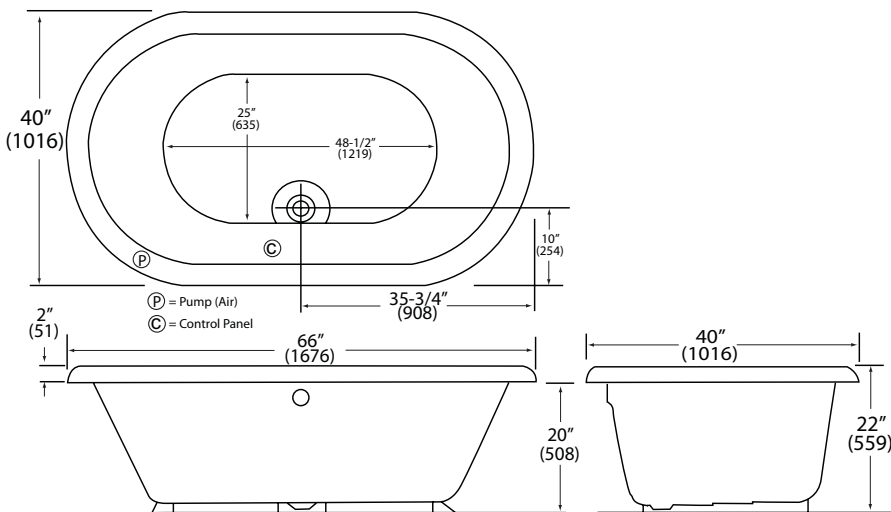

Genesis 4066 Tub

PREMIERE SERIES

HIGH GLOSS ACRYLIC

- 66" (1676mm) Length, 40" (1016mm) Width, 22" (559mm) Height - Cubes 34.09
- Oval Unit Constructed of Durable Acrylic
- Air Massage Model Features Automatic Air Channel Purge and Dry Cycle and Electronic Control Pad
- Pre-Leveled Base
- Textured Bottom for Slip-Resistance
- Factory Installed Options Available
- Limited Lifetime Warranty

- 015-5300 High Gloss Acrylic Bath, Less Bath Waste, 99 lbs.
- 015-5301 High Gloss Acrylic Bath with Air Massage System, Less Bath Waste, 115 lbs.

Factory Installed Options:

- 494-8100-00 Mood Light - Cycles through Seven Colors
- 494-8500-00 Chromotherapy Light Kit (2 LED Lights)
- 494-8505-00 Remote for Chromotherapy Light Kit

Genesis 4066 Acrylic Tub (015-5300). Bath waste not included.

Note: Eljer assumes no responsibility or liability for local or state regulations which deviate from national standards. It shall be the responsibility of the installer to comply with local codes and standards prior to installation of any Eljer product.

Water Capacity to Overflow: 60 gal.

FAUCETS ARE NOT INCLUDED. ALL FIXTURE DIMENSIONS ARE NOMINAL AND MAY VARY WITHIN THE RANGE OF TOLERANCES ESTABLISHED BY ASME/ANSI STANDARDS, Z124.1. ALL MEASUREMENTS SHOWN ARE SUBJECT TO CHANGE OR CANCELLATION.