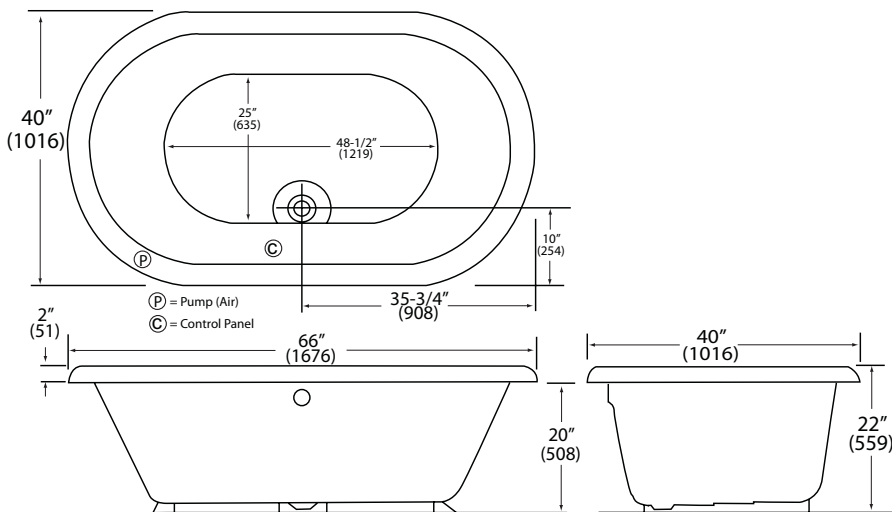

Genesis 4066 Tub

PREMIERE SERIES

HIGH GLOSS ACRYLIC

- 66" (1676mm) Length, 40" (1016mm) Width, 22" (559mm) Height - Cubes 34.09
- Oval Unit Constructed of Durable Acrylic
- Air Massage Model Features Automatic Air Channel Purge and Dry Cycle and Electronic Control Pad
- Pre-Leveled Base
- Textured Bottom for Slip-Resistance
- Factory Installed Options Available
- Limited Lifetime Warranty

- 015-5300 High Gloss Acrylic Bath, Less Bath Waste, 99 lbs.
- 015-5301 High Gloss Acrylic Bath with Air Massage System, Less Bath Waste, 115 lbs.

Factory Installed Options:

- 494-8100-00 Mood Light - Cycles through Seven Colors
- 494-8500-00 Chromotherapy Light Kit (2 LED Lights)
- 494-8505-00 Remote for Chromotherapy Light Kit

Genesis 4066 Acrylic Tub (015-5300). Bath waste not included.

Note: Eljer assumes no responsibility or liability for local or state regulations which deviate from national standards. It shall be the responsibility of the installer to comply with local codes and standards prior to installation of any Eljer product.

Water Capacity to Overflow: 60 gal.

FAUCETS ARE NOT INCLUDED. ALL FIXTURE DIMENSIONS ARE NOMINAL AND MAY VARY WITHIN THE RANGE OF TOLERANCES ESTABLISHED BY ASME/ANSI STANDARDS, Z124.1. ALL MEASUREMENTS SHOWN ARE SUBJECT TO CHANGE OR CANCELLATION.