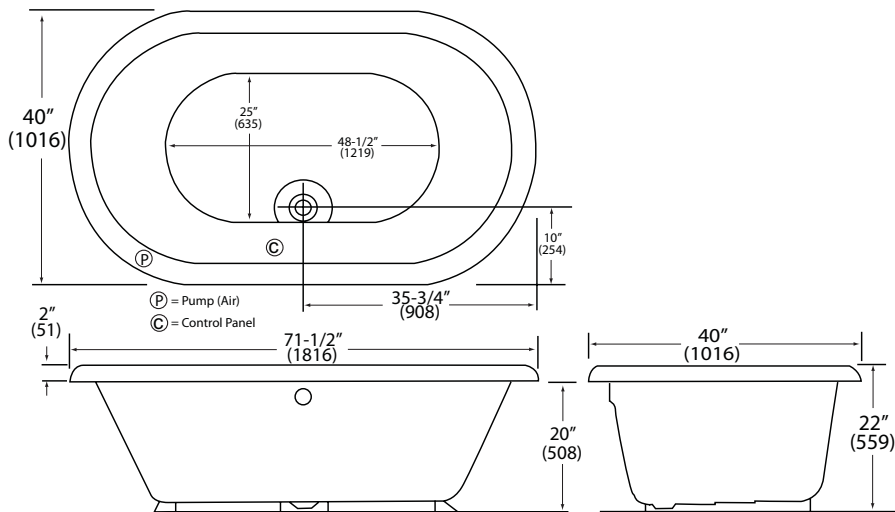

Genesis Tub

PREMIERE SERIES

HIGH GLOSS ACRYLIC

- 71-1/2" (1816mm) Length, 40" (1016mm) Width, 22" (559mm) Height - Cubes 42.21
- Oval Unit Constructed of Durable Acrylic
- Air Massage Model Features Automatic Air Channel Purge and Dry Cycle and Electronic Control Pad
- Pre-Leveled Base
- Textured Bottom for Slip-Resistance
- Factory Installed Options Available
- Limited Lifetime Warranty

- 015-5400 High Gloss Acrylic Bath, Less Bath Waste, 115 lbs.
- 015-5401 High Gloss Acrylic Bath with Air Massage System, Less Bath Waste, 131 lbs.

Factory Installed Options:

- 494-8100-00 Mood Light
- 494-8500-00 Chromotherapy Light Kit (2 LED Lights)
- 494-8505-00 Remote for Chromotherapy Light Kit

Genesis Acrylic Tub (015-5400). Bath waste not included.

Note: Eljer assumes no responsibility or liability for local or state regulations which deviate from national standards. It shall be the responsibility of the installer to comply with local codes and standards prior to installation of any Eljer product.

Water Capacity to Overflow: 80 gal.

FAUCETS ARE NOT INCLUDED. ALL FIXTURE DIMENSIONS ARE NOMINAL AND MAY VARY WITHIN THE RANGE OF TOLERANCES ESTABLISHED BY ASME/ANSI STANDARDS, Z124.1. ALL MEASUREMENTS SHOWN ARE SUBJECT TO CHANGE OR CANCELLATION.