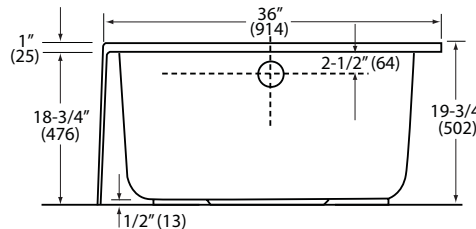

Water Capacity to Overflow: 45 gal.

FAUCETS ARE NOT INCLUDED. ALL FIXTURE DIMENSIONS ARE NOMINAL AND MAY VARY WITHIN THE RANGE OF TOLERANCES ESTABLISHED BY ASME/ANSI STANDARDS, Z124.1. ALL MEASUREMENTS SHOWN ARE SUBJECT TO CHANGE OR CANCELLATION.