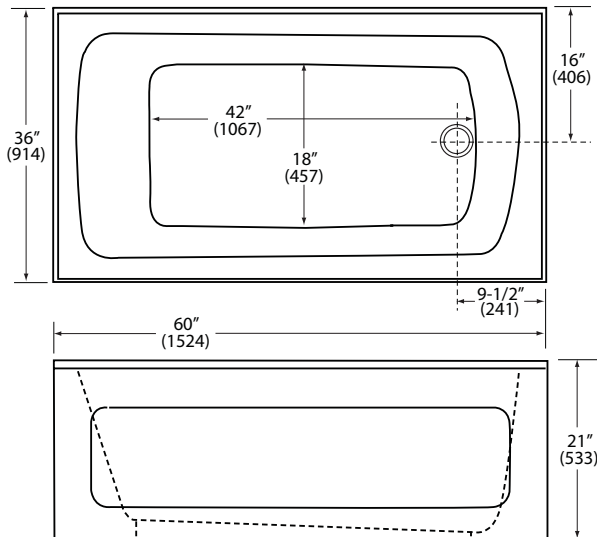

Water Capacity to Overflow: 45 gal.

FAUCETS ARE NOT INCLUDED. ALL FIXTURE DIMENSIONS ARE NOMINAL AND MAY VARY WITHIN THE RANGE OF TOLERANCES ESTABLISHED BY ASME/ANSI STANDARDS, Z124.1. ALL MEASUREMENTS SHOWN ARE SUBJECT TO CHANGE OR CANCELLATION.