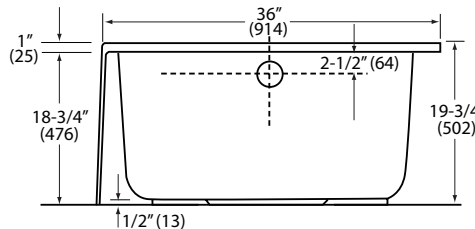

Water Capacity to Overflow: 45 gal.

FAUCETS ARE NOT INCLUDED. ALL FIXTURE DIMENSIONS ARE NOMINAL AND MAY VARY WITHIN THE RANGE OF TOLERANCES ESTABLISHED BY ASME/ANSI STANDARDS, Z124.1. ALL MEASUREMENTS SHOWN ARE SUBJECT TO CHANGE OR CANCELLATION.