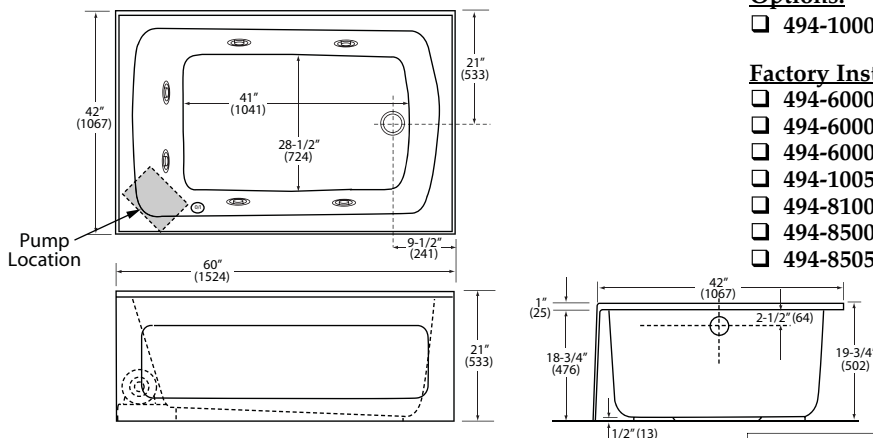

Factory Installed Options:

- ☐ 494-6000-00 Chrome Finish Hydro-Jets (6)
- ☐ 494-6000-04 Polished Brass (PVD) Finish Hydro-Jets (6)
- ☐ 494-6000-25 Satin Nickel Finish Hydro-Jets (6)
- ☐ 494-1005-00 In-Line Heater
- ☐ 494-8100-00 Mood Light - Cycles through Seven Colors
- ☐ 494-8500-00 Chromotherapy Light Kit (2 LED Lights)
- ☐ 494-8505-00 Remote for Chromotherapy Light Kit