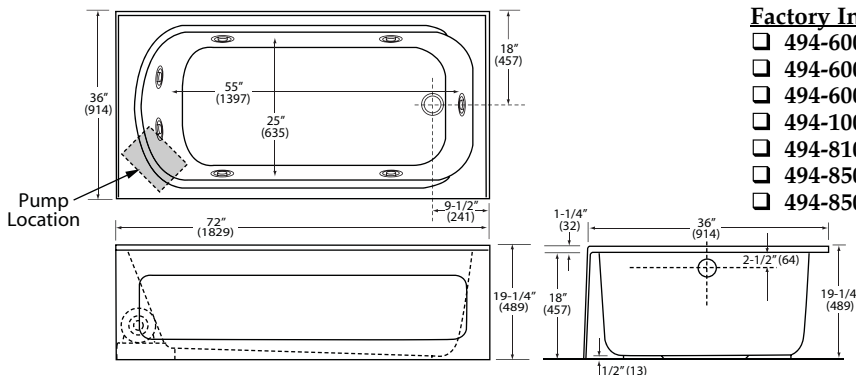

Electrical Specifications: 120V, 20 AMP, GFCI Protected Circuit for Whirlpool Bath.
If using In Line Heater, a separate dedicated 120V, 20AMP, GFCI Protected Circuit is Required.

- 015-0185 Six Jet Whirlpool Bath with Integral Skirt and Integral Tile Flange Complete with Color-Matched Whirlpool Trim, 7.8 amp/1.25 hp Motor, and Heater Blank, Less Bath Waste, 150 lbs. Right Hand Drain, Left Hand Pump
- 015-0189 Same as 015-0185, except Left Hand Drain, Right Hand Pump
- 015-0184 Total Massage Whirlpool Bath Complete with Color-Matched Trim, Electronic Control Pad for Whirlpool and Air Massage Systems, 7.8 amp/1.25 hp Motor, and Heater Blank, Less Bath Waste, 150 lbs. Right Hand Drain, Left Hand Pump
- 015-0187 Same as 015-0184 Except Left Hand Drain, Right Hand Pump

Water Capacity to Overflow: 55 gal.

FAUCETS ARE NOT INCLUDED. ALL FIXTURE DIMENSIONS ARE NOMINAL AND MAY VARY WITHIN THE RANGE OF TOLERANCES ESTABLISHED BY ASME/ANSI STANDARDS, Z124.1. ALL MEASUREMENTS SHOWN ARE SUBJECT TO CHANGE OR CANCELLATION.