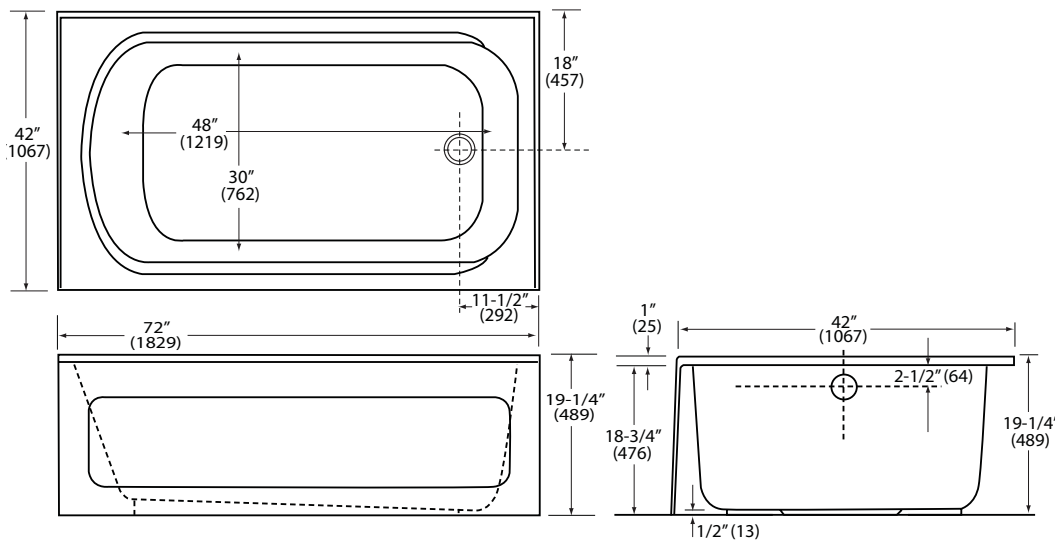

Water Capacity to Overflow: 55 gal.

FAUCETS ARE NOT INCLUDED. ALL FIXTURE DIMENSIONS ARE NOMINAL AND MAY VARY WITHIN THE RANGE OF TOLERANCES ESTABLISHED BY ASME/ANSI STANDARDS, Z124.1. ALL MEASUREMENTS SHOWN ARE SUBJECT TO CHANGE OR CANCELLATION.