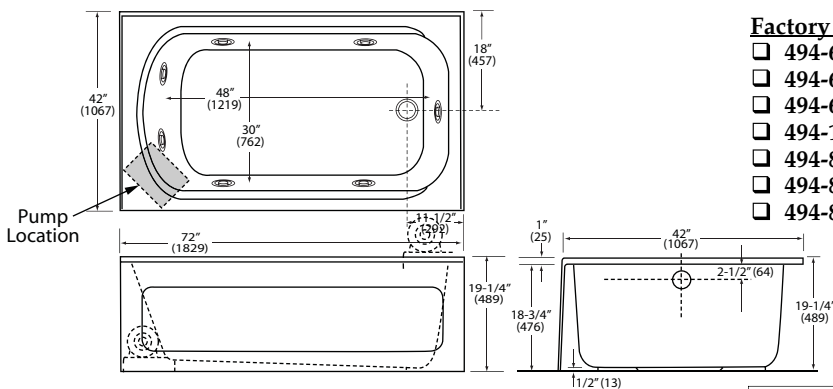

Factory Installed Options:

- 494-6000-00 Chrome Finish Hydro-Jets (6)
- 494-6000-04 Polished Brass (PVD) Finish Hydro-Jets (6)
- 494-6000-25 Satin Nickel Finish Hydro-Jets (6)
- 494-1005-00 In-Line Heater
- 494-8100-00 Mood Light - Cycles through Seven Colors
- 494-8500-00 Chromotherapy Light Kit (2 LED Lights)
- 494-8505-00 Remote for Chromotherapy Light Kit