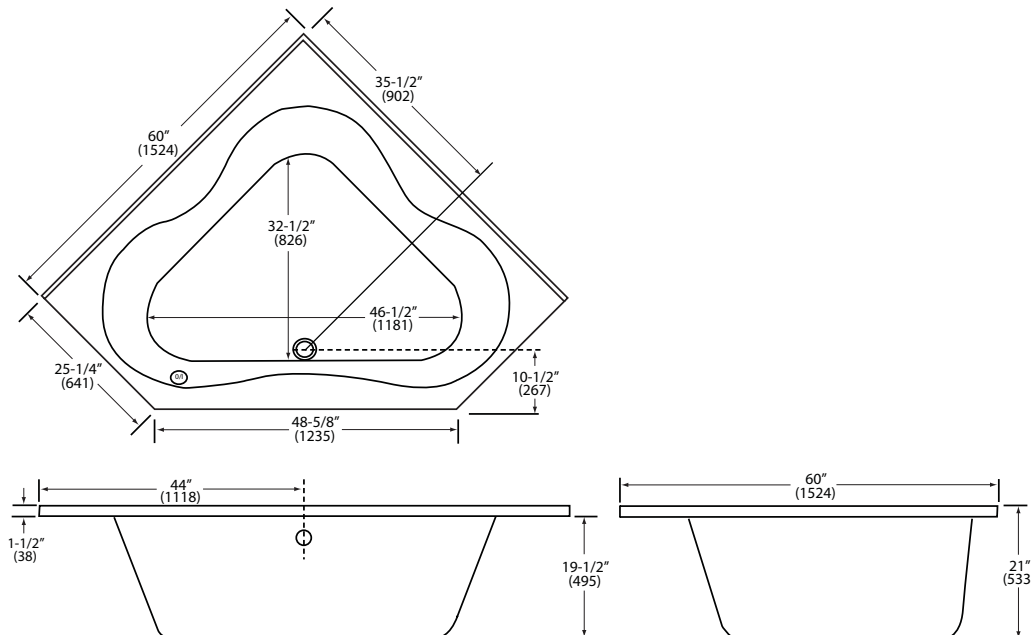

Patriot 6060 Tub

PREMIERE SERIES

HIGH GLOSS ACRYLIC

Patriot 6060 Acrylic Tub (015-6160). Bath waste not included.

Note: Eljer assumes no responsibility or liability for local or state regulations which deviate from national standards. It shall be the responsibility of the installer to comply with local codes and standards prior to installation of any Eljer product.

- 60" (1524mm) Length, 60" (1524mm) Width, 21" (533mm) Height - Cubes 51.34
- Triangular Unit Constructed of Durable Acrylic
- Integral Skirt
- Integral Tile Flange
- Style Complements Eljer Patriot Toilet and Patriot Pedestal Lavatory
- Air Massage Model Features Automatic Air Channel Purge and Dry Cycle and Electronic Control Pad
- Pre-Leveled Base
- Textured Bottom for Slip-Resistance
- Factory Installed Options Available
- Limited Lifetime Warranty

015-6160 High Gloss Acrylic Bath, Less Bath Waste, 190 lbs.

015-6168 High Gloss Acrylic Bath with Air Massage System, Less Bath Waste, 206 lbs.

Factory Installed Options:

- 494-8100-00 Mood Light - Cycles through Seven Colors
- 494-8504-00 Chromotherapy Light Kit (3 LED Lights)
- 494-8505-00 Remote for Chromotherapy Light Kit

Water Capacity to Overflow: 72 gal.

FAUCETS ARE NOT INCLUDED. ALL FIXTURE DIMENSIONS ARE NOMINAL AND MAY VARY WITHIN THE RANGE OF TOLERANCES ESTABLISHED BY ASME/ANSI STANDARDS, Z124.1. ALL MEASUREMENTS SHOWN ARE SUBJECT TO CHANGE OR CANCELLATION.