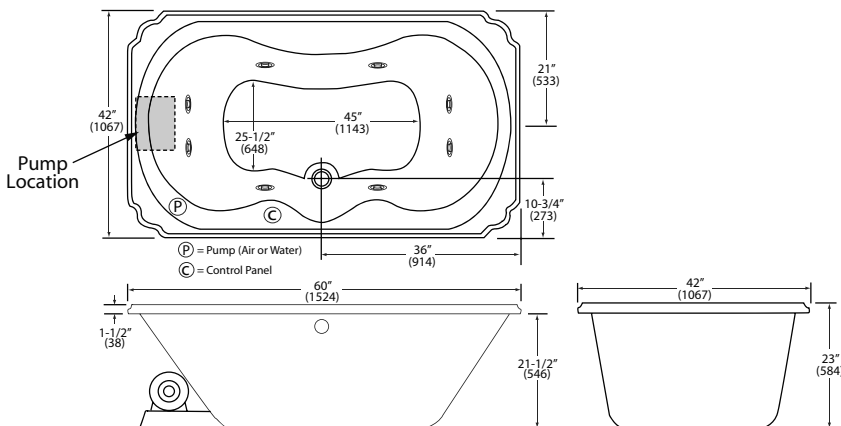

Water Capacity to Overflow: 60 gal.

*Trim for Whirlpool and Total Massage Models will be Color-Matched on White, Natural/Bone, Biscuit, and Platinum Units. Onyx Units Come Standard with Chrome Finish Trim. Whirlpool Trim includes: Whirlpool Jets and Covers and Suction Return Cover.

FAUCETS ARE NOT INCLUDED. ALL FIXTURE DIMENSIONS ARE NOMINAL AND MAY VARY WITHIN THE RANGE OF TOLERANCES ESTABLISHED BY ASME/ANSI STANDARDS, Z124.1. ALL MEASUREMENTS SHOWN ARE SUBJECT TO CHANGE OR CANCELLATION.