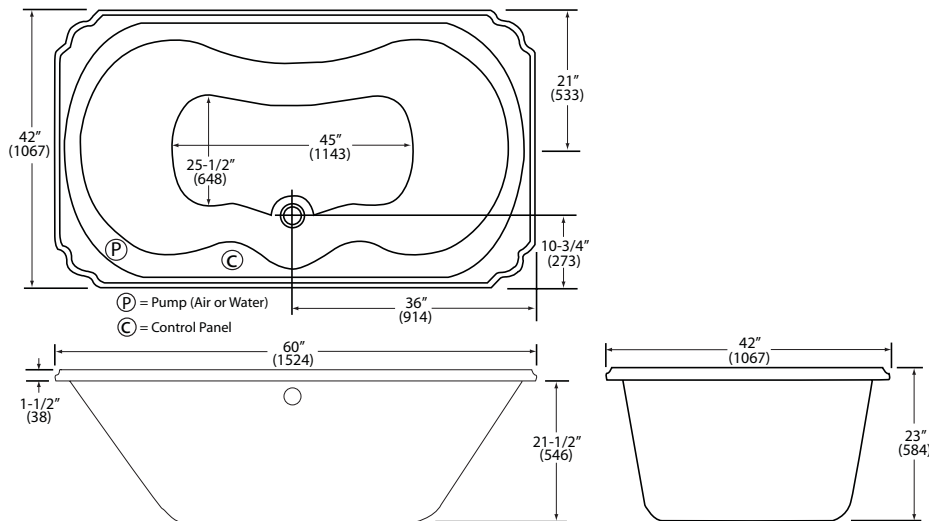

Venice 4260 Tub

PREMIERE SERIES

HIGH GLOSS ACRYLIC

- 60" (1524mm) Length, 42" (1067mm) Width, 23" (584mm) Height - Cubes 35.16
- Sculpted Rectangular Unit Constructed of Durable Acrylic
- Air Massage Model Features Automatic Air Channel Purge and Dry Cycle and Electronic Control Pad
- Pre-Leveled Base
- Textured Bottom for Slip-Resistance
- Factory Installed Options Available
- Limited Lifetime Warranty

- 015-2400 High Gloss Acrylic Bath, Less Bath Waste, 83 lbs.
- 015-2401 High Gloss Acrylic Bath with Air Massage System, Less Bath Waste, 99 lbs.

Factory Installed Options:

- 494-8100-00 Mood Light - Cycles through Seven Colors
- 494-8500-00 Chromotherapy Light Kit (2 LED Lights)
- 494-8505-00 Remote for Chromotherapy Light Kit

Venice 4260 Acrylic Tub (015-2400). Bath waste not included.

Note: Eljer assumes no responsibility or liability for local or state regulations which deviate from national standards. It shall be the responsibility of the installer to comply with local codes and standards prior to installation of any Eljer product.

Water Capacity to Overflow: 60 gal.

FAUCETS ARE NOT INCLUDED. ALL FIXTURE DIMENSIONS ARE NOMINAL AND MAY VARY WITHIN THE RANGE OF TOLERANCES ESTABLISHED BY ASME/ANSI STANDARDS, Z124.1. ALL MEASUREMENTS SHOWN ARE SUBJECT TO CHANGE OR CANCELLATION.