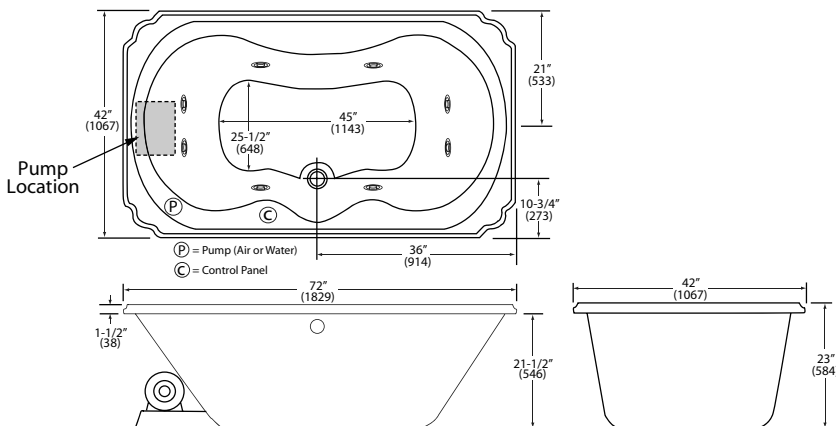

Factory Installed Options:

- ☐ 494-8000-00 Chrome Finish Hydro-Jets (8)
- ☐ 494-8000-04 Polished Brass (PVD) Finish Hydro-Jets (8)
- ☐ 494-8000-25 Satin Nickel Finish Hydro-Jets (8)
- ☐ 494-1005-00 In-Line Heater
- ☐ 494-8100-00 Mood Light - Cycles through Seven Colors
- ☐ 494-8500-00 Chromotherapy Light Kit (2 LED Lights)
- ☐ 494-8505-00 Remote for Chromotherapy Light Kit