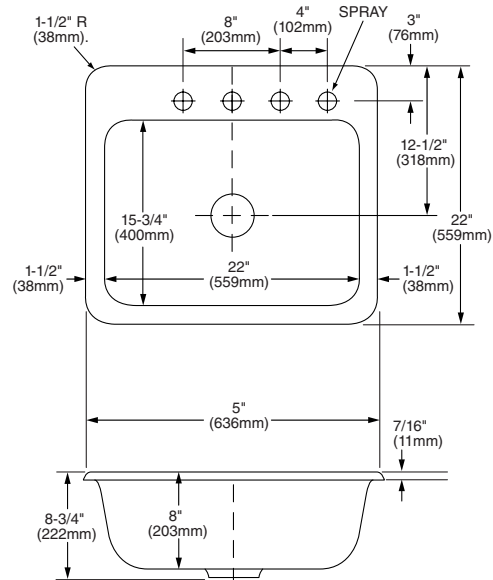

UNIMOUNT KITCHEN SINK ENAMELED CAST IRON

UNIMOUNT KITCHEN SINK

- Self-rimming, single-bowl sink

212-1084

Enameled cast iron, self-rimming, single-bowl kitchen sink with four faucet holes

Bowl Size:

559mm (22") width
635mm (25") length
203mm (8") deep
72 lbs., cubes 4.12

To Be Specified:

- Color: White Onyx Biscuit
- Faucet:
- Faucet Finish:
- Supplies:
- 1-1/2" Trap:

Notes:

Strainer Outlet 89mm (3-1/2")
Counter Cut Out 584 x 508mm
(23" x 20")
with 25mm (1") radius corners

Unimount Kitchen Sink (212-1084).

FAUCETS ARE NOT INCLUDED. ALL FIXTURE DIMENSIONS ARE NOMINAL AND MAY VARY WITHIN THE RANGE OF TOLERANCES ESTABLISHED BY ASME/ANSI STANDARDS, A112.19.1M. ALL MEASUREMENTS SHOWN ARE SUBJECT TO CHANGE OR CANCELLATION.