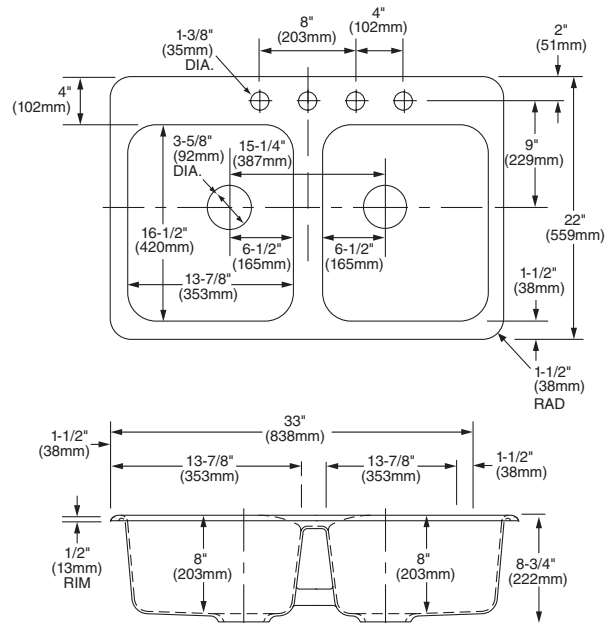

DUMOUNT KITCHEN SINK ENAMELED CAST IRON

DUMOUNT KITCHEN SINK

- Self-rimming, double-bowl sink
- Two spacious 13-7/8" x 16-1/2" x 8" bowls
- Offset drains provide more flat space in bowls
- Four hole model

☐ 212-1089

Enameled cast iron, self-rimming, double-bowl kitchen sink with four faucet holes

Bowl Size:

559mm (22") width
838mm (33") length
203mm (8") deep
115 lbs., cubes 5.83

Dumount Kitchen Sink (212-1089). Faucet, sprayer, and drains shown, not included.

To Be Specified:

- ☐ Color: ☐ White ☐ Onyx ☐ Biscuit
- ☐ Faucet:
- ☐ Faucet Finish:
- ☐ Supplies:
- ☐ 1-1/2" Trap:

Notes:

Strainer Outlet 89mm (3-1/2")
Counter Cut Out 787 x 508mm
(31" x 20")
with 25mm (1") radius corners

FAUCETS ARE NOT INCLUDED. ALL FIXTURE DIMENSIONS ARE NOMINAL AND MAY VARY WITHIN THE RANGE OF TOLERANCES ESTABLISHED BY ASME/ANSI STANDARDS, A112.19.1M. ALL MEASUREMENTS SHOWN ARE SUBJECT TO CHANGE OR CANCELLATION.