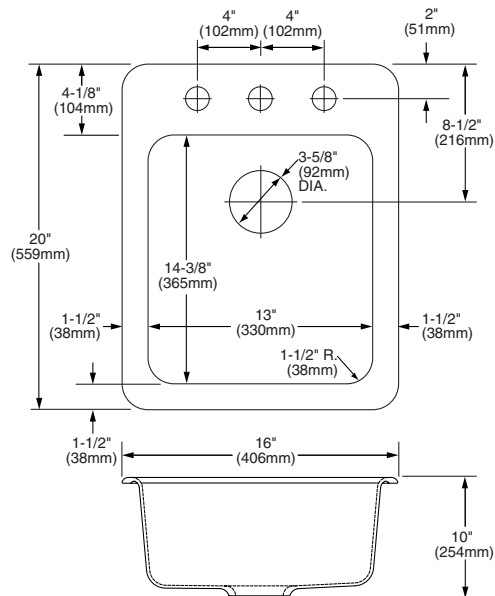

SALERNO™ BAR SINK ENAMELED CAST IRON

SALERNO BAR SINK

- Self-rimming, single-bowl bar sink
- Deep bowl makes perfect companion kitchen sink

❑ 212-1403

Enameled cast iron, self-rimming, single-bowl bar sink with three faucet holes on 8" center

Bowl Size:

508mm (20") width
406mm (16") length
254mm (10") deep
51 lbs., cubes 2.84

Salerno Bar Sink (212-1403). Faucet shown, not included.

To Be Specified:

- ❑ Color: ❑ White ❑ Onyx ❑ Biscuit
- ❑ Faucet:
- ❑ Faucet Finish:
- ❑ Supplies:
- ❑ 1-1/2" Trap:

Notes:

Strainer Outlet 89mm (3-1/2")
Counter Cut Out 356 x 457mm
(14" x 18")
with 25mm (1") radius corners

Eljer assumes no responsibility or liability for local or state regulations which deviate from national standards. It shall be the responsibility of the installer to comply with local codes and standards prior to installation of any Eljer product.

FAUCETS ARE NOT INCLUDED. ALL FIXTURE DIMENSIONS ARE NOMINAL AND MAY VARY WITHIN THE RANGE OF TOLERANCES ESTABLISHED BY ASME/ANSI STANDARDS, A112.19.1M. ALL MEASUREMENTS SHOWN ARE SUBJECT TO CHANGE OR CANCELLATION.