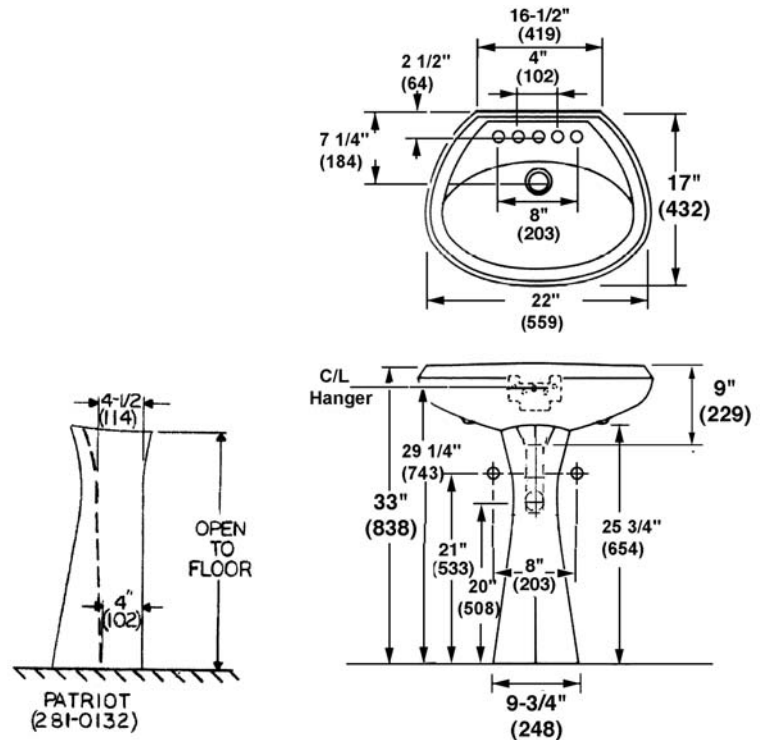

Dimensions for location of supply are suggested.

- 22" (559mm) x 17" (432mm) - 47 lbs., Cubes 4.98
- Faucet Holes on 4" or 8" Centers
- Integral Front Overflow
- Contoured Lines
- Sculpted Back Ledge
- Available in All Eljer Standard and Premium Colors

- 051-0132 ☞ Vitreous China Pedestal Lavatory with Faucet Holes on 4" Centers

Component Parts:

- 051-0133 Basin Only - 4" Centers - 27 lbs., 2.56 Cubes
- 281-0132 Pedestal Only - 20 lbs., 2.40 Cubes
- 805-1065 Wall Hanger

- 051-0136 ☞ Vitreous China Pedestal Lavatory with Faucet Holes on 8" Centers

Component Parts:

- 051-0137 Basin Only - 8" Centers - 27 lbs., 2.56 Cubes
- 281-0132 Pedestal Only - 20 lbs., 2.40 Cubes
- 805-1065 Wall Hanger

Inside Basin Dimensions:

18-1/2" (470mm) x 11-1/2" (292mm)

FAUCETS ARE NOT INCLUDED. ALL FIXTURE DIMENSIONS ARE NOMINAL AND MAY VARY WITHIN THE RANGE OF TOLERANCES ESTABLISHED BY ASME/ANSI STANDARDS, A112.19.2M. ALL MEASUREMENTS SHOWN ARE SUBJECT TO CHANGE OR CANCELLATION.