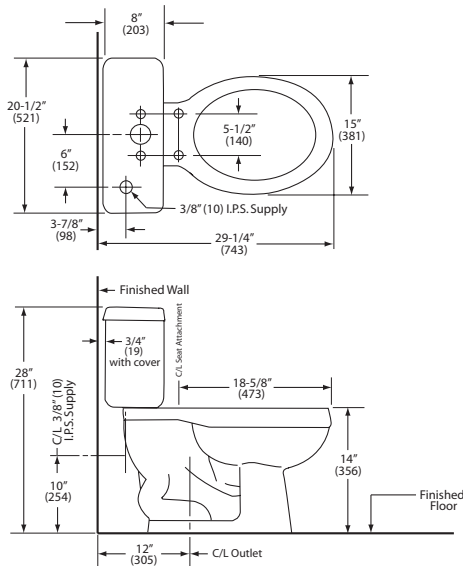

Dimensions for Location of Supply are Suggested

Water Surface	9" x 8-3/4" (229mm x 222mm)
Trap Size	2" (51mm)
Trap Seal	2-1/2" (64mm)

- 1.6 Gallons (6 Liters) of Water Per Flush
- Also Available in Plain-Rim
- Close-Coupled, Two-Piece Toilet
- Siphon Vortex Bowl with Shelf-Top Tank
- Fully Glazed 2" Trapway
- 12" Rough-In

- ❑ 091-2125 ☼ Vitreous China, Two-Piece, Elongated-Rim Toilet, Includes (131-2125) Bowl and (141-2120) Tank - 79 lbs. Cubes 4.49
- ❑ 091-2127 Vitreous China, Two-Piece, Elongated-Rim Toilet Complete with Locking Tank Cover, Includes (131-2125) Bowl and (141-2121) Locking Tank - 79 lbs., Cubes 4.49
- ❑ 091-2135 ☼ Vitreous China, Two-Piece, Elongated-Rim Toilet Complete with Insulated Tank, Includes (131-2125) Bowl and (141-2130) Insulated Tank - 81 lbs., Cubes 4.49
- ❑ 091-2136 ☼ Vitreous China, Two-Piece, Elongated-Rim Toilet Complete with Insulated, Locking Tank, Includes (131-2125) Bowl and (141-2131) Insulated Tank with Locking Cover - 81 lbs., Cubes 4.49

Component Parts:

- 131-2125 Elongated-Rim Bowl - 43 lbs., Cubes 2.92
- 141-2120 Tank - 36 lbs., Cubes 1.54
- 141-2121 Tank w/ Cover Locking Device - 36 lbs., Cubes 1.54
- 141-2130 Insulated Tank - 36 lbs., Cubes 1.54
- 141-2131 Insulated Tank w/ Locking Cover - 36 lbs., Cubes 1.54
- 151-0100 Tank Lid Only - 10 lbs.
- 151-0103 Tank Lid Only For Locking Tanks - 14 lbs.
- 151-1130 Tank Lid Only For Insulated Tank - 10 lbs.

Recommended Toilet Seat:

- ❑ 124-0245 Premium Solid Plastic Seat and Cover - Elongated-Rim

ALL FIXTURE DIMENSIONS ARE NOMINAL AND MAY VARY WITHIN THE RANGE OF TOLERANCES ESTABLISHED BY ASME0/ANSI STANDARDS, A112.19.2M. ALL MEASUREMENTS SHOWN ARE SUBJECT TO CHANGE OR CANCELLATION. DIMENSIONS IN PARENTHESES ARE IN MILLIMETERS 25.4 mm = 1 INCH.