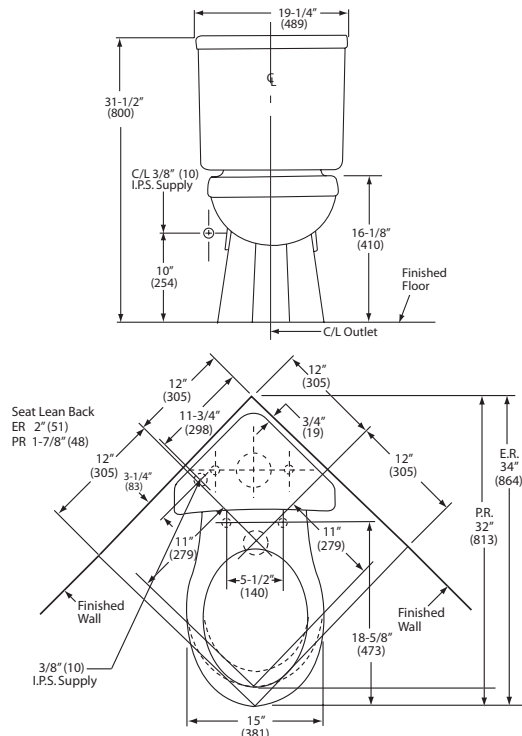

# TITAN Triangle™ 17" Toilet

VITREOUS CHINA

- 1.6 Gallons (6 Liters) of Water Per Flush
- Two-piece, Elongated-Rim, 16-1/8" High Bowl
- Siphon Jet Pro-One™ Flushing System
- Category 7™ 3-Inch Flush Valve
- Exclusive Corner Designed Tank
- Glazed 2-1/8" Trapway - Passes a 2" Ball
- Tri-Point Stabilizer for Rigid Tank-to-Bowl Support
- Side Flush Actuator
- Concealed Sanitary Bar
- Brass Tank to Bowl Bolts
- Chlorine-Resistant Flapper
- 12" Rough-In

091-3777 Vitreous China, Two-Piece, Elongated-Rim Convenient Height™ Toilet, Includes (131-0777) Bowl and (141-3777) Triangle Tank - 96 lbs., Cubes 6.84

091-3770 Vitreous China, Two-Piece, Plain-Rim Convenient Height™ Toilet, Includes (131-0770) Bowl and (141-3777) Triangle Tank - 93 lbs., Cubes 6.38

**Component Parts:**

- 131-0777 Elongated-Rim Bowl - 59 lbs., Cubes 4.70
- 131-0770 Plain-Rim Bowl - 56 lbs., Cubes 3.98
- 141-3777 Tank Complete with Tank Lid - 37 lbs., Cubes 1.8
- 151-1710 Tank Lid Only -10 lbs.

|               | Plain-Rim                       | Elongated-Rim               |
|---------------|---------------------------------|-----------------------------|
| Water Surface | 8-1/2" x 11"<br>(216mm x 279mm) | 9" x 11"<br>(229mm x 279mm) |
| Trap Size     | 2-1/8" (54mm)                   | 2-1/8" (54mm)               |
| Trap Seal     | 2-1/2" (64mm)                   | 2-1/2" (64mm)               |