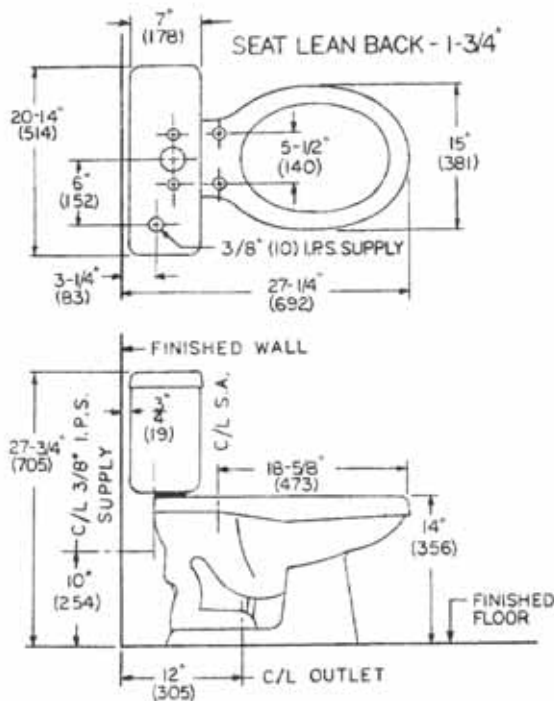

☐ **091-2225** ☎ Vitreous China, Two-Piece, Space-Saver Elongated-Rim Toilet, 12" Rough-In, Includes (131-2225) Space-Saver Bowl and (141-2150) Tank - 74 lbs., Cubes 4.46

Component Parts:

- 131-2225 Space-Saver Elongated Bowl - 43 lbs., Cubes 2.92
- 141-2150 Tank - 31 lbs., Cubes 1.54
- 151-1150 Tank Lid Only- 10 lbs.

Patriot Space-Saver Elongated-Rim Toilet, 12" Rough-In (091-2225).

Note: Dimensions May Vary +/- 1/2" and are Subject to Change or Cancellation

Eljer assumes no responsibility or liability for local or state regulations which deviate from national standards. It shall be the responsibility of the installer to comply with local codes and standards prior to installation of any Eljer product.

Dimensions for Location of Supply are Suggested

Recommended Toilet Seat:

- ☐ 124-0245 Premium Solid Plastic Seat and Cover - Elongated

Water Surface	8-1/2" x 11" (216mm x 279mm)
Trap Size	2" (51mm)
Trap Seal	2-1/8" (54mm)

ALL FIXTURE DIMENSIONS ARE NOMINAL AND MAY VARY WITHIN THE RANGE OF TOLERANCES ESTABLISHED BY ASME/ANSI STANDARDS, A112.19.2M. ALL MEASUREMENTS SHOWN ARE SUBJECT TO CHANGE OR CANCELLATION. DIMENSIONS IN PARENTHESES ARE IN MILLIMETERS 25.4 mm = 1 INCH.