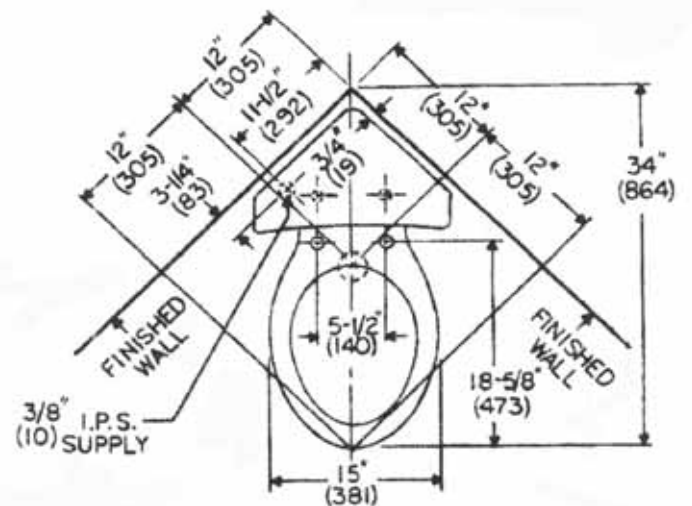

☐ **091-2555** ☉ Vitreous China, Two-Piece, Elongated 14" Rim Height Toilet, Includes (131-2125) Bowl and (141-4510) Triangle Tank - 79 lbs., 5.32 Cubes

Component Parts:

- 131-2125 Elongated Bowl - 43 lbs., Cubes 2.92
- 141-4510 Triangle Tank - 36 lbs., Cubes 2.40
- 151-1710 Triangle Tank Lid Only- 13 lbs., Cubes 1.79

Patriot Triangle Elongated-Rim Toilet (091-2555)

Note: Dimensions May Vary +/- 1/2" and are Subject to Change or Cancellation

Eljer assumes no responsibility or liability for local or state regulations which deviate from national standards. It shall be the responsibility of the installer to comply with local codes and standards prior to installation of any Eljer product.

Dimensions for Location of Supply are Suggested

Water Surface: 9" x 8-3/4" (229mm x 222mm)
 Trap Size: 2" (51mm)
 Trap Seal: 2-1/2" (64mm)

Flush Actuators:

- ☐ 495-2120-00 White (Standard on White Tanks)
- ☐ 495-2120-82 Natural (Standard on Natural Tanks)
- ☐ 495-2120-96 Biscuit (Standard on Biscuit Tanks)
- ☐ 495-2121-00 Polished Chrome (Furnished with Colors Other Than White, Natural, and Biscuit)
- ☐ 495-2121-04 Polished Brass (Optional)
- ☐ 495-2121-25 Brushed Nickel (Optional)
- ☐ 495-2121-35 Oil-Rubbed Bronze (Optional)

Recommended Toilet Seat:

- ☐ 124-0245 Premium Solid Plastic Seat and Cover - Elongated

ALL FIXTURE DIMENSIONS ARE NOMINAL AND MAY VARY WITHIN THE RANGE OF TOLERANCES ESTABLISHED BY ASME/ANSI STANDARDS, A112.19.2M. ALL MEASUREMENTS SHOWN ARE SUBJECT TO CHANGE OR CANCELLATION. DIMENSIONS IN PARENTHESES ARE IN MILLIMETERS 25.4 mm = 1 INCH.