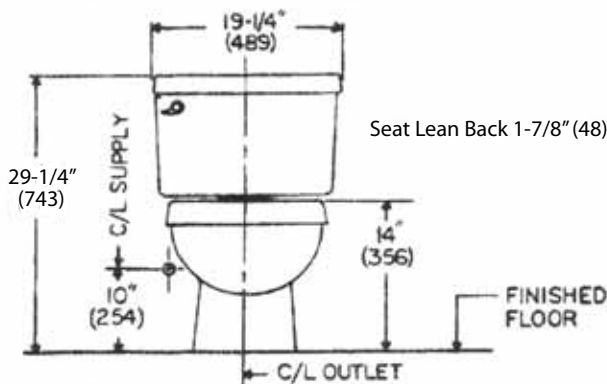

☐ **091-2555** ☉ Vitreous China, Two-Piece, Elongated 14" Rim Height Toilet, Includes (131-2125) Bowl and (141-4510) Triangle Tank - 79 lbs., 5.32 Cubes

Component Parts:

- 131-2125 Elongated Bowl - 43 lbs., Cubes 2.92
- 141-4510 Triangle Tank - 36 lbs., Cubes 2.40
- 151-1710 Triangle Tank Lid Only- 13 lbs., Cubes 1.79

Patriot Triangle Elongated-Rim Toilet (091-2555)

Note: Dimensions May Vary +/- 1/2" and are Subject to Change or Cancellation

Eljer assumes no responsibility or liability for local or state regulations which deviate from national standards. It shall be the responsibility of the installer to comply with local codes and standards prior to installation of any Eljer product.

Dimensions for Location of Supply are Suggested

Water Surface: 9" x 8-3/4" (229mm x 222mm)
 Trap Size: 2" (51mm)
 Trap Seal: 2-1/2" (64mm)

Flush Actuators:

- ☐ 495-2120-00 White (Standard on White Tanks)
- ☐ 495-2120-82 Natural (Standard on Natural Tanks)
- ☐ 495-2120-96 Biscuit (Standard on Biscuit Tanks)
- ☐ 495-2121-00 Polished Chrome (Furnished with Colors Other Than White, Natural, and Biscuit)
- ☐ 495-2121-04 Polished Brass (Optional)
- ☐ 495-2121-25 Brushed Nickel (Optional)
- ☐ 495-2121-35 Oil-Rubbed Bronze (Optional)

Recommended Toilet Seat:

- ☐ 124-0245 Premium Solid Plastic Seat and Cover - Elongated

ALL FIXTURE DIMENSIONS ARE NOMINAL AND MAY VARY WITHIN THE RANGE OF TOLERANCES ESTABLISHED BY ASME/ANSI STANDARDS, A112.19.2M. ALL MEASUREMENTS SHOWN ARE SUBJECT TO CHANGE OR CANCELLATION. DIMENSIONS IN PARENTHESES ARE IN MILLIMETERS 25.4 mm = 1 INCH.