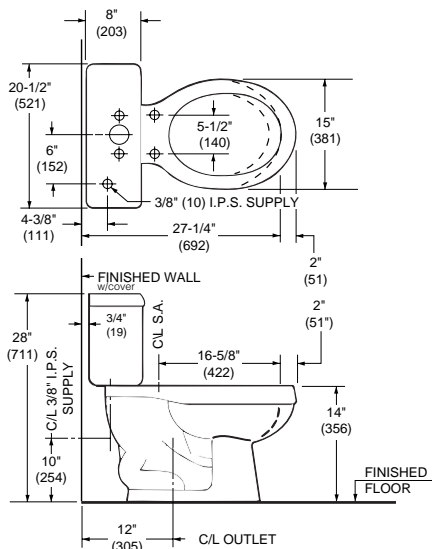

Savoy Toilets

VITREOUS CHINA

Savoy Plain-Rim Toilet (091-0220)

Note: Dimensions May Vary +/- 1/2" and are Subject to Change or Cancellation

Eljer assumes no responsibility or liability for local or state regulations which deviate from national standards. It shall be the responsibility of the installer to comply with local codes and standards prior to installation of any Eljer product.

Dimensions for Location of Supply are Suggested

	Plain-Rim	Elongated-Rim
Water Surface	8-1/4" x 8-3/4" (210mm x 222mm)	9" x 8-3/4" (229mm x 222mm)
Trap Size	2" (51mm)	2" (51mm)
Trap Seal	2-3/8" (60mm)	2-1/2" (64mm)

- 1.6 Gallons (6 Liters) of Water Per Flush
- Available in Elongated-Rim and Plain-Rim
- Close-Coupled, Two-Piece Toilet
- Siphon Vortex Bowl and Shelf-Top Tank
- Fully Glazed 2" Trapway
- 12" Rough-In

Recommended Toilet Seats:

- ❑ 124-0240 Premium Solid Plastic Seat and Cover - Plain-Rim
- ❑ 124-0245 Premium Solid Plastic Seat and Cover - Elongated-Rim

ALL FIXTURE DIMENSIONS ARE NOMINAL AND MAY VARY WITHIN THE RANGE OF TOLERANCES ESTABLISHED BY ASME/ANSI STANDARDS, A112.19.2M. ALL MEASUREMENTS SHOWN ARE SUBJECT TO CHANGE OR CANCELLATION. DIMENSIONS IN PARENTHESES ARE IN MILLIMETERS 25.4 mm = 1 INCH.