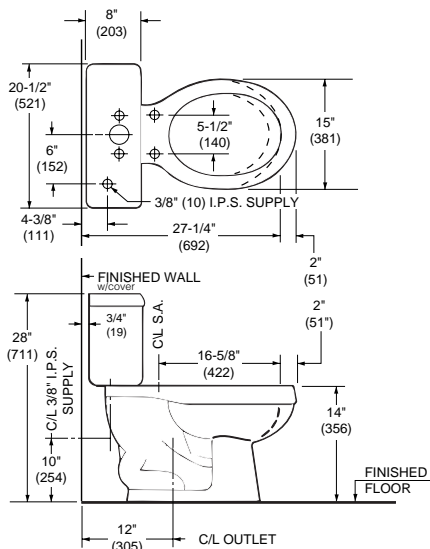

Savoy Toilets

VITREOUS CHINA

Savoy Plain-Rim Toilet (091-0220)

Note: Dimensions May Vary +/- 1/2" and are Subject to Change or Cancellation

Eljer assumes no responsibility or liability for local or state regulations which deviate from national standards. It shall be the responsibility of the installer to comply with local codes and standards prior to installation of any Eljer product.

Dimensions for Location of Supply are Suggested

	Plain-Rim	Elongated-Rim
Water Surface	8-1/4" x 8-3/4" (210mm x 222mm)	9" x 8-3/4" (229mm x 222mm)
Trap Size	2" (51mm)	2" (51mm)
Trap Seal	2-3/8" (60mm)	2-1/2" (64mm)

- 1.6 Gallons (6 Liters) of Water Per Flush
- Available in Elongated-Rim and Plain-Rim
- Close-Coupled, Two-Piece Toilet
- Siphon Vortex Bowl and Shelf-Top Tank
- Fully Glazed 2" Trapway
- 12" Rough-In

Recommended Toilet Seats:

- ❑ 124-0240 Premium Solid Plastic Seat and Cover - Plain-Rim
- ❑ 124-0245 Premium Solid Plastic Seat and Cover - Elongated-Rim

ALL FIXTURE DIMENSIONS ARE NOMINAL AND MAY VARY WITHIN THE RANGE OF TOLERANCES ESTABLISHED BY ASME/ANSI STANDARDS, A112.19.2M. ALL MEASUREMENTS SHOWN ARE SUBJECT TO CHANGE OR CANCELLATION. DIMENSIONS IN PARENTHESES ARE IN MILLIMETERS 25.4 mm = 1 INCH.