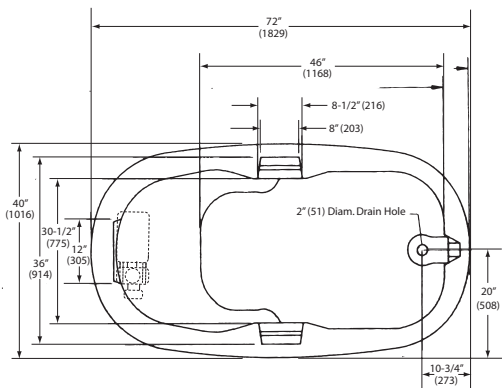

*Color-Matched on White, Natural/Bone, Biscuit, Platinum, and Onyx Units. Chrome Trim Standard on Units of all other Colors.
Trim includes: whirlpool jets, air controls (2), on/off button, and suction return cover

NOTE: Eljer assumes no responsibility or liability for local or state regulations which deviate from national standards. It shall be the responsibility of the installer to comply with local codes and standards prior to installation of any Eljer product.

FAUCETS ARE NOT INCLUDED. ALL FIXTURE DIMENSIONS ARE NOMINAL AND MAY VARY WITHIN THE RANGE OF TOLERANCES ESTABLISHED BY ASME/ANSI STANDARDS, Z124.1. ALL MEASUREMENTS SHOWN ARE SUBJECT TO CHANGE OR CANCELLATION.