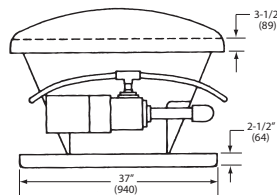

*Color-Matched on White, Natural/Bone, Biscuit, Platinum, and Onyx Units. Chrome Trim Standard on Units of all other Colors.
Trim includes: whirlpool jets, air controls (2), on/off button, and suction return cover

NOTE: Eljer assumes no responsibility or liability for local or state regulations which deviate from national standards. It shall be the responsibility of the installer to comply with local codes and standards prior to installation of any Eljer product.

FAUCETS ARE NOT INCLUDED. ALL FIXTURE DIMENSIONS ARE NOMINAL AND MAY VARY WITHIN THE RANGE OF TOLERANCES ESTABLISHED BY ASME/ANSI STANDARDS, Z124.1. ALL MEASUREMENTS SHOWN ARE SUBJECT TO CHANGE OR CANCELLATION.