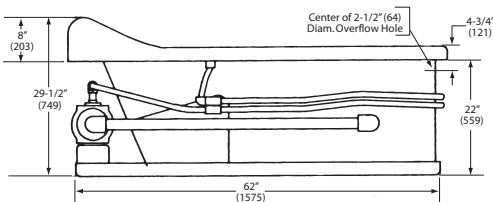

*Color-Matched on White, Natural/Bone, Biscuit, Platinum, and Onyx Units. Chrome Trim Standard on Units of all other Colors.
Trim includes: whirlpool jets, air controls (2), on/off button, and suction return cover

NOTE: Eljer assumes no responsibility or liability for local or state regulations which deviate from national standards. It shall be the responsibility of the installer to comply with local codes and standards prior to installation of any Eljer product.

FAUCETS ARE NOT INCLUDED. ALL FIXTURE DIMENSIONS ARE NOMINAL AND MAY VARY WITHIN THE RANGE OF TOLERANCES ESTABLISHED BY ASME/ANSI STANDARDS, Z124.1. ALL MEASUREMENTS SHOWN ARE SUBJECT TO CHANGE OR CANCELLATION.