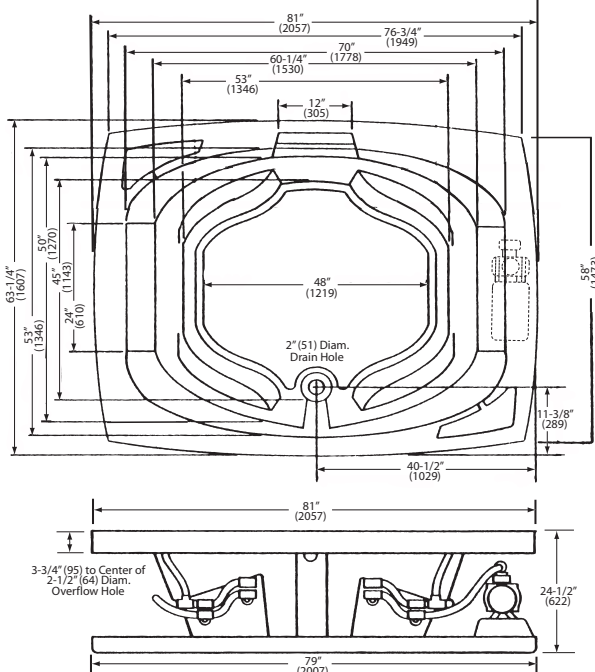

Oasis 8163 Whirlpool

LUXURY SERIES

HIGH GLOSS ACRYLIC

Oasis 8163 Whirlpool (015-3109) Shown with Optional Metallic Trim. Bath waste and faucet Not Included.

All components are UL listed and approved.

Electrical Specifications: 115V, 20 AMP, GFCI Protected Circuit. Additional identical circuit required with installed heater. If optional electronic on/off is installed, a 120VAC, 20 AMP, GFCI dedicated circuit is required.

Water Capacity to Overflow: 135 gal.

NOTE: Eljer assumes no responsibility or liability for local or state regulations which deviate from national standards. It shall be the responsibility of the installer to comply with local codes and standards prior to installation of any Eljer product.

- 81" (2057 mm) Length, 63-1/4" (1607 mm) Width, 24-1/2" (622 mm) Height - 315 lbs., Cubes 90.6
- Eight Jetted Multi-Directional Whirlpool System
- Rectangular Unit with Generous Oval Bathing Well
- Integral Arm Rests and Integral Towel Bar
- Two 14" Pillows included for Bathing Comfort
- 2HP Pump Motor 1 phase, 115V, 60HZ, 3450 RPM
- Pre-Leveled FRP Base for Ease of Installation
- Dual Air Volume Controls
- Safety Suction Fitting
- Trim and Jets Removable and Top Rack Dishwasher Safe
- Optional Inline Heater Available
- Water Capacity at Operating Level - 85 Gallons
- Weight - Empty 245 lbs., with Water 953 lbs.

FAUCETS ARE NOT INCLUDED. ALL FIXTURE DIMENSIONS ARE NOMINAL AND MAY VARY WITHIN THE RANGE OF TOLERANCES ESTABLISHED BY ASME/ANSI STANDARDS, Z124.1. ALL MEASUREMENTS SHOWN ARE SUBJECT TO CHANGE OR CANCELLATION.