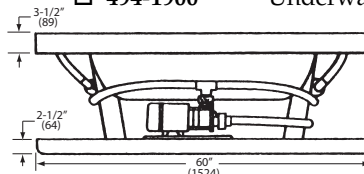

*Color-Matched on White, Natural/Bone, Biscuit, Platinum, and Onyx Units. Chrome Trim Standard on Units of all other Colors. Trim includes: whirlpool jets, air controls (2), on/off button, and suction return cover

FAUCETS ARE NOT INCLUDED. ALL FIXTURE DIMENSIONS ARE NOMINAL AND MAY VARY WITHIN THE RANGE OF TOLERANCES ESTABLISHED BY ASME/ANSI STANDARDS, Z124.1. ALL MEASUREMENTS SHOWN ARE SUBJECT TO CHANGE OR CANCELLATION.