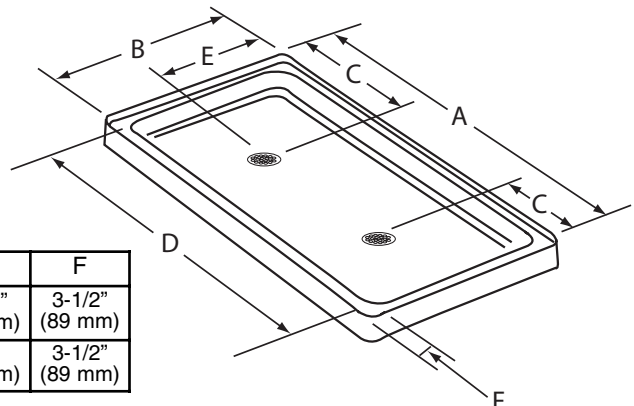

FAUCETS ARE NOT INCLUDED. ALL FIXTURE DIMENSIONS ARE NOMINAL AND MAY VARY WITHIN THE RANGE OF TOLERANCES ESTABLISHED BY ASME/ANSI STANDARDS, Z124.1. ALL MEASUREMENTS SHOWN ARE SUBJECT TO CHANGE OR CANCELLATION.