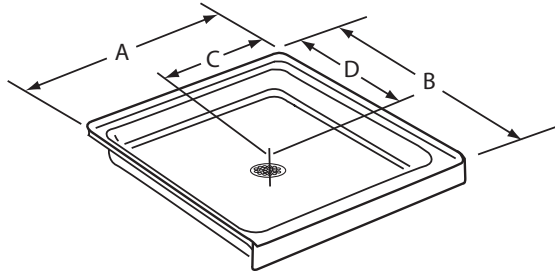

Single Threshold Shower

SHOWER BASES

HIGH GLOSS ACRYLIC

36" x 36" Single Threshold Acrylic Shower Base (615-3636). Drain Included.

Model #	A	B	C	D
615-3448	48" (1219 mm)	34" (864 mm)	17" (432 mm)	24" (610 mm)
615-3636	36" (914 mm)	36" (914 mm)	17-3/4" (451 mm)	17-3/4" (451 mm)
615-3642	42" (1067 mm)	36-1/4" (921 mm)	18" (457 mm)	22" (559 mm)
615-3460	60-1/8" (1528 mm)	34-1/8" (867 mm)	30" (762 mm)	16-3/4" (425 mm)
615-3660	59-3/4" (1518 mm)	35-7/8" (911 mm)	17" (432 mm)	30" (762 mm)
615-3838	38" (965 mm)	38" (965 mm)	19" (483 mm)	19" (483 mm)
615-4848	48-1/4" (1226 mm)	47-1/2" (1207 mm)	24" (610 mm)	23-3/4" (603 mm)
615-4242	41-7/8" (1064 mm)	41-7/8" (1064 mm)	20-1/2" (521 mm)	20-1/2" (521 mm)

Model #	A	B	C	D	E	F
615-3260	59-1/2" (1511 mm)	32" (813 mm)	9-3/4" (248 mm)	55" (1397 mm)	15-1/2" (394 mm)	3-1/2" (89 mm)
615-3261	59-1/2" (1511 mm)	32" (813 mm)	9-3/4" (248 mm)	55" (1397 mm)	15" (381 mm)	3-1/2" (89 mm)