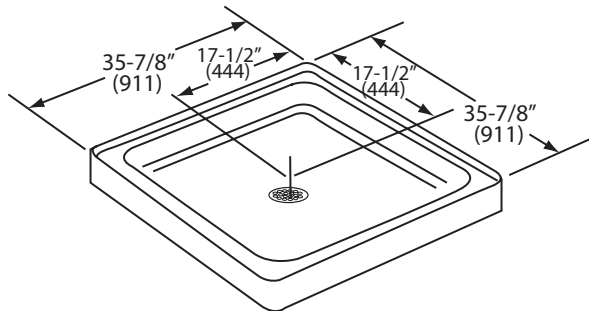

Double Threshold Shower

SHOWER BASES

HIGH GLOSS ACRYLIC

- Sturdy High Gloss Acrylic
- Two Sides of Entry Threshold
- Maintains Luster for Years
- Stainless Steel Drain and Installation Clip Kit Included
- Available in Colors to Complement the Builder and Luxury Series Whirlpools and Soaker Tubs

❑ **615-2236** 36" x 36" Double Threshold Acrylic Shower Base Complete with Stainless Steel Drain Center Drain - 57 lbs., Cube 6.98

36" x 36" Double Threshold Acrylic Shower Base (615-3336). Drain Included.

FAUCETS ARE NOT INCLUDED. ALL FIXTURE DIMENSIONS ARE NOMINAL AND MAY VARY WITHIN THE RANGE OF TOLERANCES ESTABLISHED BY ASME/ANSI STANDARDS, Z124.1. ALL MEASUREMENTS SHOWN ARE SUBJECT TO CHANGE OR CANCELLATION.