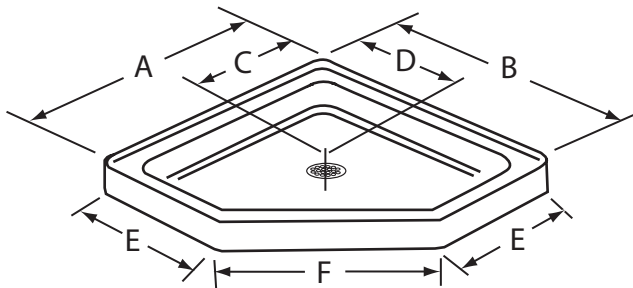

Neo Angle Shower

SHOWER BASES

HIGH GLOSS ACRYLIC

- Sturdy High Gloss Acrylic
- Variety of Sizes Available
- Space-Saving Corner Design
- Maintains Luster for Years
- Stainless Steel Drain and Installation Clip Kit Included
- Available in Colors to Complement the Builder and Luxury Series Whirlpools and Soaker Tubs

- 615-3336** 36" x 36" Neo Angle Acrylic Shower Base Complete with Stainless Steel Drain Offset Drain - 50 lbs., Cube 6.98
- 615-3338** 38" x 38" Neo Angle Acrylic Shower Base Complete with Stainless Steel Drain Offset Drain - 68 lbs., Cube 7.71
- 615-3342** 42" x 42" Neo Angle Acrylic Shower Base Complete with Stainless Steel Drain Offset Drain - 75 lbs., Cube 9.29

36" x 36" Neo Angle Acrylic Shower Base (615-3336). Drain Included.

Model #	A	B	C	D	E	F
615-3336	35-1/2" (902 mm)	35-1/2" (902 mm)	17" (432 mm)	17" (432 mm)	18-1/2" (470 mm)	23-1/2" (597 mm)
615-3338	38" (965 mm)	38" (965 mm)	19" (483 mm)	19" (483 mm)	18-3/4" (476 mm)	25-3/4" (654 mm)
615-3342	41-7/8" (1064 mm)	41-7/8" (1064 mm)	21" (533 mm)	21" (533 mm)	21" (533 mm)	29" (737 mm)