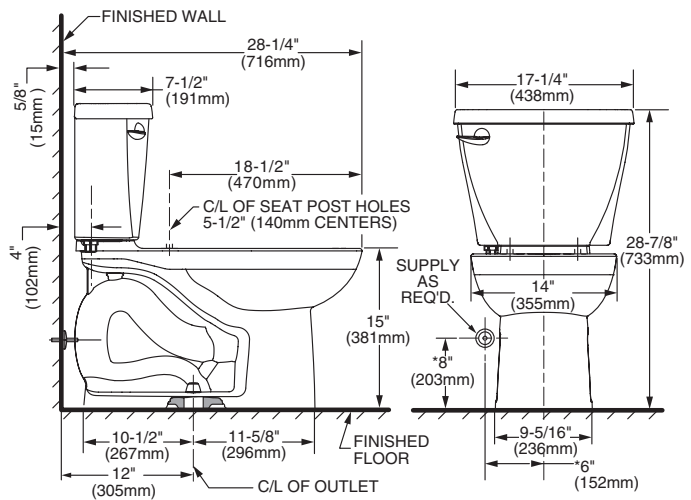

DIPLOMAT™ COMPACT ELONGATED COMPLETE TOILET

VITREOUS CHINA WITH EVERCLEAN®

DIPLOMAT™ COMPACT ELONGATED COMPLETE TOILET WITH EVERCLEAN®

□ 091-3925NT-XXB

- Vitreous china
- Low-consumption (6.0 Lpf/1.6 gpf)
- Space saving compact design - Elongated bowl fits in the same space as a round front toilet
- 12" (305mm) Rough-in
- Elongated siphon action jetted bowl with 2-1/8" trapway
- Internal trapway area fully glazed
- Generous 8" x 9" water surface area
- Oversized 3" Flush Valve with Chemical Resistant Flapper
- EverClean® surface inhibits the growth of stain and odor-causing bacteria, mold, and mildew on the surface
- Speed Connect® tank to bowl coupling system
- Sanitary dam on bowl with four point tank stabilization
- Includes everything you need, including easy step-by-step manual for simple do-it-yourself installation
- Includes color-matched plastic toilet seat with EverClean surface and cover
- Color-matched Trip Lever
- 100% factory flush tested
- Limited Lifetime Warranty

Nominal Dimensions:

718 x 438 x 733mm
(28-1/4" x 17-1/4" x 28-7/8")

Compliance Certifications -

Meets or Exceeds the Following Specifications:

- ASME A112.19.2-2008/CSA B45.1-08 for Vitreous China Fixtures

NOTES:

THIS COMBINATION IS DESIGNED TO ROUGH-IN AT A MINIMUM DIMENSION OF 305MM (12") FROM FINISHED WALL TO C/L OF OUTLET.

* DIMENSIONS SHOWN FOR LOCATION OF SUPPLY ARE SUGGESTED. SUPPLY NOT INCLUDED WITH FIXTURE AND MUST BE ORDERED SEPARATELY.

IMPORTANT: Dimensions of fixtures are nominal and may vary within the range of tolerance established by ANSI Standard A112.19.2. These measurements are subject to change or cancellation. No responsibility is assumed for use of superseded or voided pages.