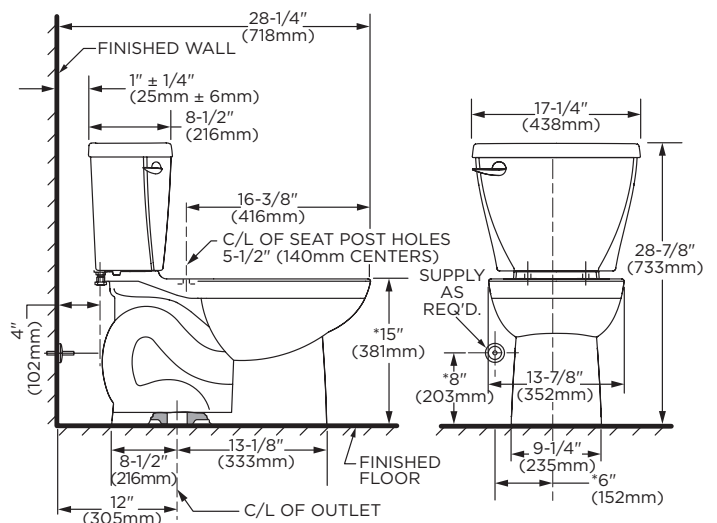

DIPLOMAT™ ROUND FRONT COMPLETE TOILET

VITREOUS CHINA WITH EVERCLEAN®

DIPLOMAT™ ROUND FRONT COMPLETE TOILET WITH EVERCLEAN®

❑ 091-0160NT-XXB

- Vitreous china
- Low-consumption (6.0 Lpf/1.6 gpf)
- 12" Rough-in (305mm)
- Space saving round front siphon action jetted bowl
- Fully-glazed 2-1/8" trapway with 2" ball pass
- Generous 9" x 8" water surface area
- Oversized 3" flush valve with chemical resistant flapper
- EverClean® surface inhibits the growth of stain and odor-causing bacteria, mold, and mildew on the surface
- Chrome-plated handle
- Speed Connect® tank-to-bowl coupling system
- Sanitary dam on bowl with four point tank stabilization
- Includes everything you need, including easy step-by-step manual for simple do-it-yourself installation
- Includes color-matched plastic toilet seat
- 100% factory flush tested
- Limited Lifetime Warranty

Nominal Dimensions:

28-1/4" x 17-1/4" x 28-7/8"
(718 x 438 x 733mm)

Compliance Certifications - Meets or Exceeds the Following Specifications:

- ASME A112.19.2/CSA B45.1
  for Vitreous China Fixtures

To Be Specified:

- ❑ Color:
  - ❑ White
  - ❑ Biscuit
  - ❑ Bone
- ❑ Supply with stop:

NOTES:

THIS COMBINATION IS DESIGNED TO ROUGH-IN AT A MINIMUM DIMENSION OF 305MM (12") FROM FINISHED WALL TO C/L OF OUTLET.

* DIMENSIONS SHOWN FOR LOCATION OF SUPPLY ARE SUGGESTED. SUPPLY NOT INCLUDED WITH FIXTURE AND MUST BE ORDERED SEPARATELY.

IMPORTANT: Dimensions of fixtures are nominal and may vary within the range of tolerance established by ANSI Standard A112.19.2. These measurements are subject to change or cancellation. No responsibility is assumed for use of superseded or voided pages.

No Tools
Installation

EVERCLEAN®
Surface