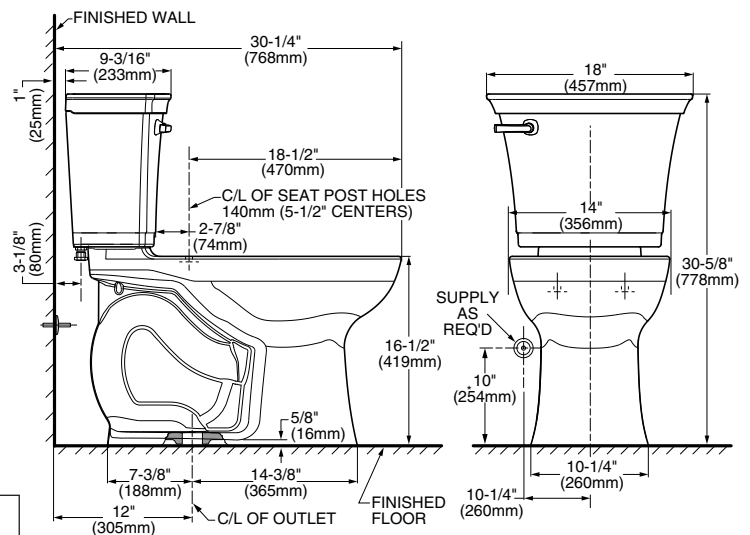

**Westerly™ Tall Height Elongated Complete Toilet with EverClean®**

**719AA301**

- Reliable performance with a powerful flush that is quick and quiet
- Vitreous china made, low consumption toilet (1.6 gpf/6.0 Lpf)
- Generous 9" x 8" water surface area with PowerWash® rim that scrubs the bowl with each flush
- 3" flush valve with fully-glazed 2" trapway
- 12" rough-in toilet with 16-1/2" rim chair height bowl for accessible applications
- Includes no-tools, EZ-Install floor bolts, wax ring and color match bowl caps kit
- Includes EverClean® surface that inhibits the growth of bacteria, mold and mildew
- Includes slow-close seat and lid
- Chrome finish trip lever is supplied (other finishes available as special order)
- Obtains best 1,000g MaP flush score\*\* at 1.6 gpf
- Industry-leading lifetime warranty on chinaware, 5 year warranty on all mechanical parts and 1year warranty on seat

**Nominal Dimensions:**

30-1/4" x 18" x 30-5/8"  
 (768 x 457 x 778mm)

**Compliance Certifications - Meets or Exceeds the Following Specifications:**

- ASME A112.19.2/CSA B45.1 for Vitreous China Fixtures

**To Be Specified:**

- Color:
  - White (00B)
- Supply with stop:

**NOTES:**

THIS COMBINATION IS DESIGNED TO ROUGH-IN AT A MINIMUM DIMENSION OF 305MM (12") FROM FINISHED WALL TO C/L OF OUTLET. \* DIMENSIONS SHOWN FOR LOCATION OF SUPPLY ARE SUGGESTED. SUPPLY NOT INCLUDED WITH FIXTURE AND MUST BE ORDERED SEPARATELY.

**IMPORTANT:** Dimensions of fixtures are nominal and may vary within the range of tolerance established by ANSI Standard A112.19.2. These measurements are subject to change or cancellation. No responsibility is assumed for use of superseded or voided pages.