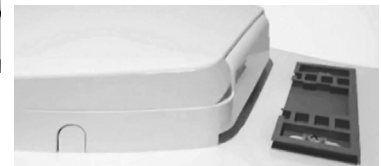

AquaWash® BIDET SEAT

☐ **5900A.05G** Elongated bidet seat

AquaWash bidet seat features a modern design with a slim 60mm telescoping seat that accompanies any décor. This seat features a water pressured bidet seat with adjustable spray patterns and detachable nozzles; no electrical power required. This seat also features a one button push lift-off for easier cleaning; slow close hinges to prevent slamming of the seat and top mount installation for easier install. Fits most conventional toilets.

- Non-electric bidet feature with adjustable spray patterns and detachable nozzles
- Seamless telescoping lid design to conceal the ring
- Slow-close hinges to prevent slamming of the seat
- One button push lift-off feature for easier cleaning
- Durable polypropylene plastic
- Top mount installation for easier install
- Includes mounting hardware, water supply and adapter

SHOWN: CONVENIENT
SLOW-CLOSE FEATURE

To Be Specified

☐ Color: ☐ White