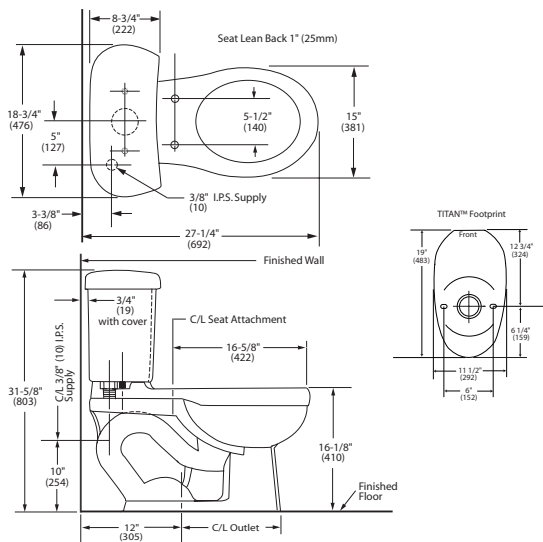

Eljer products are designed to comply with ADA and CABO/ANSI A117.1 standards, when installed in accordance with these standards. Eljer assumes no responsibility or liability for local or state regulations which deviate from national standards. It shall be the responsibility of the installer to comply with local codes and standards prior to installation of any Eljer product.

CSA Certified

- 1.6 Gallons (6 Liters) of Water Per Flush
- Two-piece Plain-Rim, 16-1/8" High Bowl
- Siphon-Jet Pro-One™ Flushing System
- Category 7™ 3-Inch Flush Valve
- Side-Mounted Flush Actuator
- Glazed 2-1/8" Trapway - Passes a 2" Ball
- Tri-Point Stabilizer for Rigid Tank-to-Bowl Support
- Concealed Sanitary Bar
- Brass Tank to Bowl Bolts
- Extended Coverage Area Footprint for Easier Remodeling
- Chlorine-Resistant Flapper
- 12" Rough-In
- Meets Requirements for Both ADA and ANSI 117.1 when Installed per Code

☐ 091-0770 Vitreous China, Two-Piece, Plain-Rim Convenient Height™ Toilet, Includes (131-0770) Bowl and (141-0777) Tank - 92 lbs., Cubes 5.93

☐ 091-0779 Vitreous China, Two-Piece, Plain-Rim Convenient Height™ Toilet, Includes (131-0770) Bowl and (141-0773) Insulated Tank - 94 lbs., Cubes 5.93

Component Parts:

- 131-0770 Plain-Rim Bowl - 56 lbs., Cubes 3.98
- 141-0777 Tank Complete with Tank Lid - 36 lbs., Cubes 1.95
- 141-0773 Insulated Tank - 36 lbs., Cubes 1.95
- 151-0777 Tank Lid Only - 10 lbs.

Optional Tanks:

No combination model number -Must order bowl separately.

- ☐ 141-0772 Tank with Locking Cover Device - 36 lbs., Cubes 1.95
- ☐ 141-0782 Tank with Right-Hand Flush Actuator - 36 lbs., Cubes 1.95
- ☐ 141-0771 Insulated Tank with Locking Cover - 36 lbs., Cubes 1.95

Flush Actuators:

- ☐ 495-2777-00 White (Standard on White Tanks)
- ☐ 495-2777-82 Natural (Standard on Natural/Bone Tanks)
- ☐ 495-2777-96 Biscuit (Standard on Biscuit Tanks)
- ☐ 495-2778-00 Polished Chrome (Furnished with Colors Other Than White, Natural/Bone, and Biscuit)
- ☐ 495-2779-00 Polished Chrome - For Right-Hand Actuator Tank
- ☐ 495-2777-25 Brushed Nickel (Optional)
- ☐ 495-2777-35 Oil-Rubbed Bronze (Optional)

Recommended Toilet Seats:

- ☐ 124-0240 Premium Solid Plastic Seat and Cover - Plain-Rim
- ☐ 124-0750 Premium Solid Plastic Seat Slow-Close Seat and Cover - Plain-Rim

Water Surface	8-1/2" x 11" (216mm x 279mm)
Trap Size	2-1/8" (54mm)
Trap Seal	2-1/2" (64mm)

ALL FIXTURE DIMENSIONS ARE NOMINAL AND MAY VARY WITHIN THE RANGE OF TOLERANCES ESTABLISHED BY ASME/ANSI STANDARDS, A112.19.2-2003. ALL MEASUREMENTS SHOWN ARE SUBJECT TO CHANGE OR CANCELLATION. DIMENSIONS IN PARENTHESES ARE IN MILLIMETERS 25.4 mm = 1 INCH.