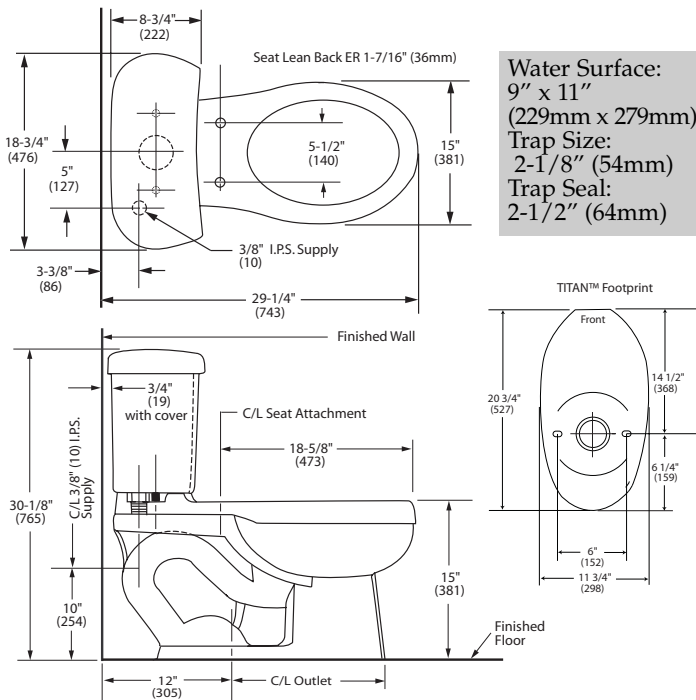

TITAN™ 15" ER Toilet

VITREOUS CHINA

TITAN™ 15" Elongated-Rim Toilet (091-0755).

Note: Dimensions May Vary +/- 1/2" and are Subject to Change or Cancellation
 Eljer assumes no responsibility or liability for local or state regulations which deviate from national standards. It shall be the responsibility of the installer to comply with local codes and standards prior to installation of any Eljer product.
 Dimensions for Location of Supply are Suggested

CSA Certified

ALL FIXTURE DIMENSIONS ARE NOMINAL AND MAY VARY WITHIN THE RANGE OF TOLERANCES ESTABLISHED BY ASME/ANSI STANDARDS, A112.19.2-2003. ALL MEASUREMENTS SHOWN ARE SUBJECT TO CHANGE OR CANCELLATION. DIMENSIONS IN PARENTHESES ARE IN MILLIMETERS 25.4 mm = 1 INCH.

- 1.6 Gallons (6 Liters) of Water Per Flush
- 15" Rim Height Bowl
- Siphon Jet Pro-One™ Flushing System
- Category 7™ 3-Inch Flush Valve
- Comfortable Elongated-Rim Bowl
- Side-Mounted Flush Actuator
- Back of Tank Fully Glazed
- Glazed 2-1/8" Trapway - Passes a 2" Ball
- Tri-Point Stabilizer for Rigid Tank-to-Bowl Support
- Concealed Sanitary Bar
- Brass Tank to Bowl Bolts
- Chlorine-Resistant Flapper
- 12" Rough-In
- Available in All Eljer Standard and Premium Colors

☐ 091-0755 ☉ Vitreous China, Two-Piece, Elongated-Rim Toilet, Includes (131-0755) 15" Rim-Height Bowl and (141-0777) Tank - 91 lbs, Cubes 6.08

☐ 091-0753 ☉ Vitreous China, Two-Piece, Elongated-Rim Toilet, Complete with Bed Pan Lugs, Includes (131-0753) 15" Rim-Height Bowl and (141-0777) Tank - 90 lbs., Cubes 6.08